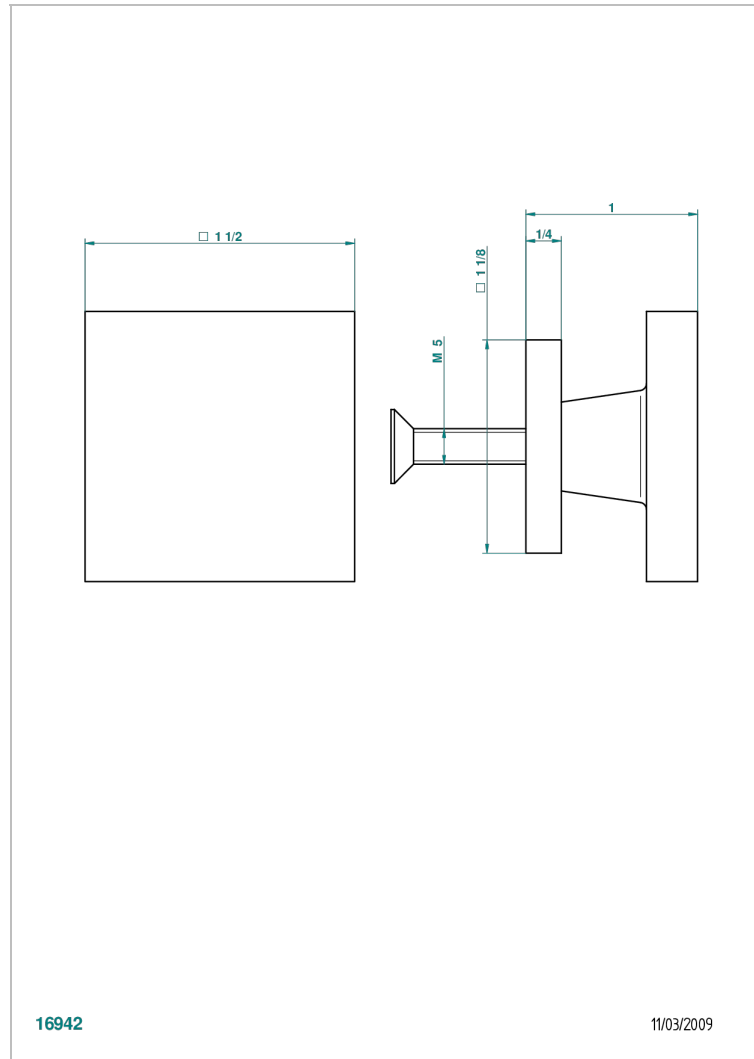

# BELUGA WITH LEVER HANDLES

G1U-26BP

Medium size knob

16942

11/03/2009

## CHARACTERISTIC

- Beluga with lever handles
- Medium size knob