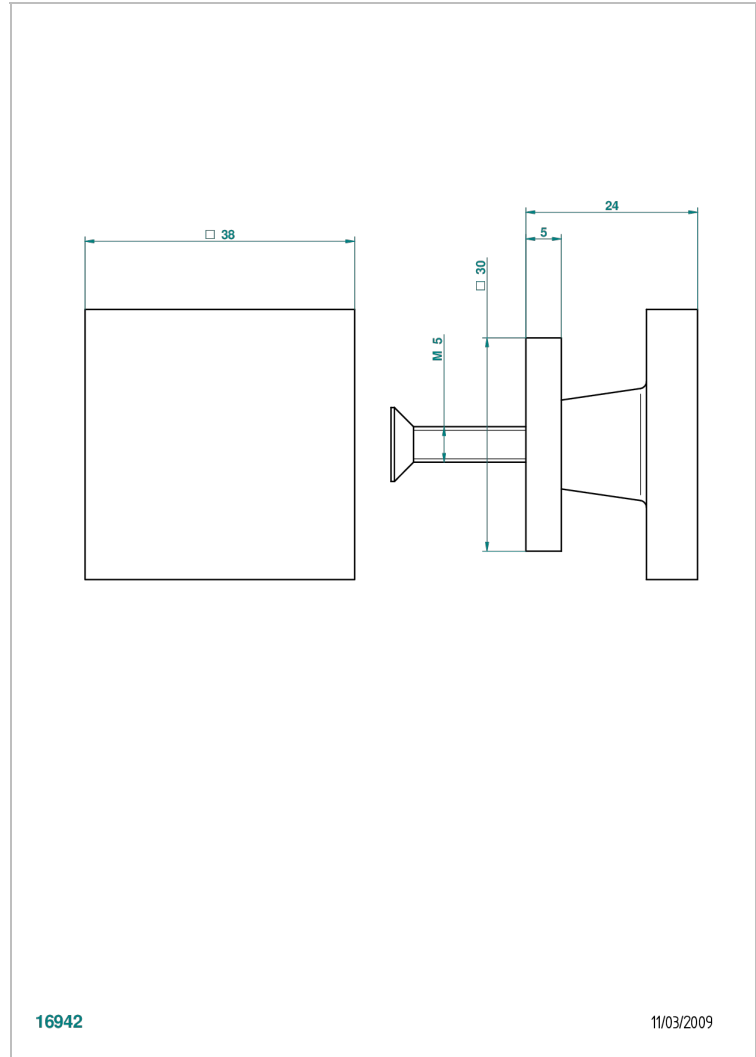

BELUGA WITH LEVER

G1U-26BP

Medium size knob

16942

11/03/2009

CHARACTERISTIC

- Beluga with lever
- Medium size knob

AVAILABLE FINITIONS