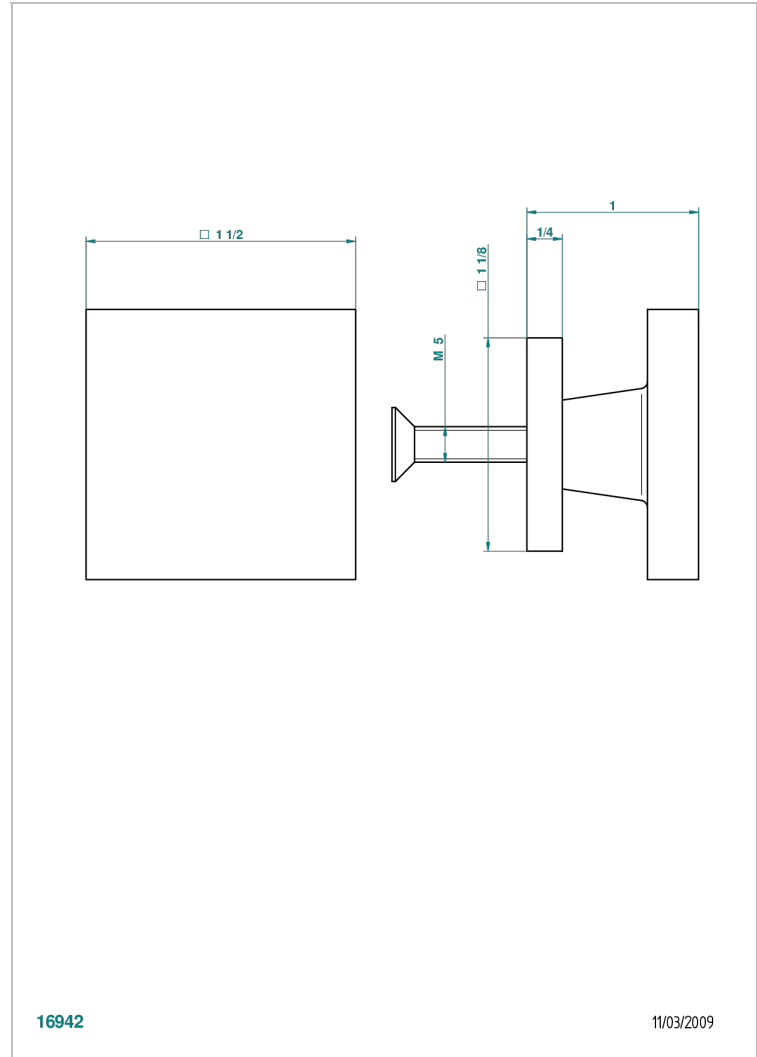

BELUGA WITH LEVER

G1U-26BP

Medium size knob

16942

11/03/2009

CHARACTERISTIC

- Beluga with lever
- Medium size knob

AVAILABLE FINITIONS