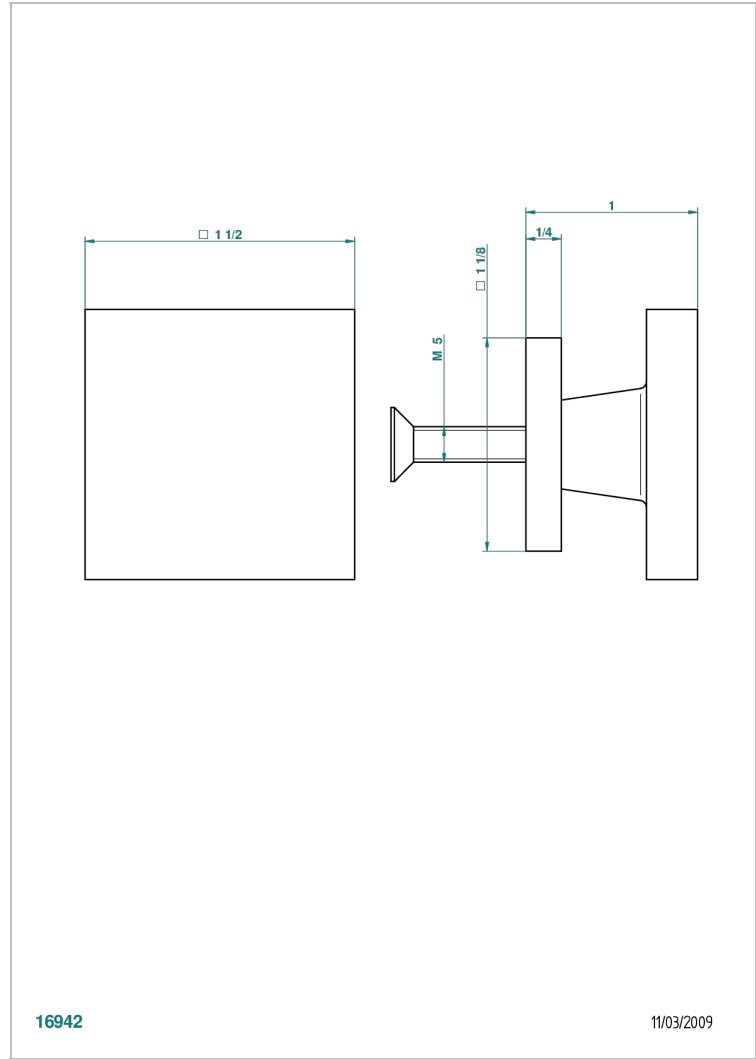

BELUGA WITH LEVER

G1U-26BP

中号按钮

THG[®]
PARIS

16942

11/03/2009

特色

- Beluga with lever
- 中号按钮