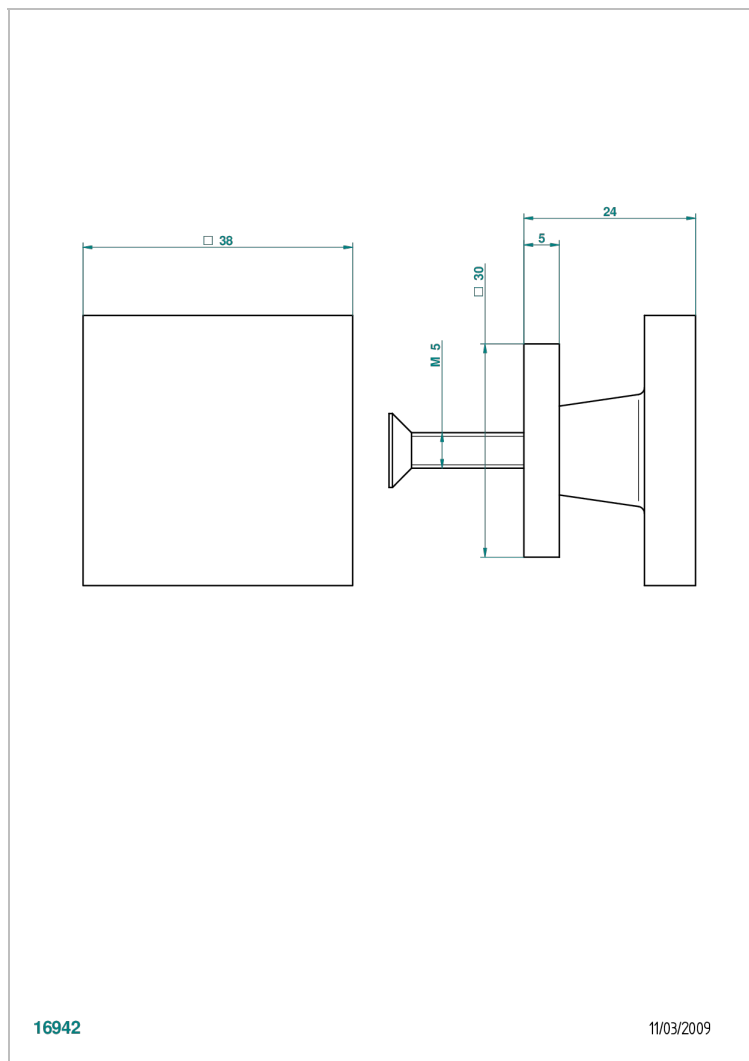

PROFIL BLACK ONYX WITH LEVER HANDLES

A6P-26BP

Medium size knob

CHARACTERISTIC

- Profil Black Onyx with lever handles
- Medium size knob

AVAILABLE FINITIONS

Black ceram - D30
Blush PVD - H62
Brass color PVD - H49
Brown bronze color PVD - F33
Chrome polished - A02
Chrome polished / gold polished - G02