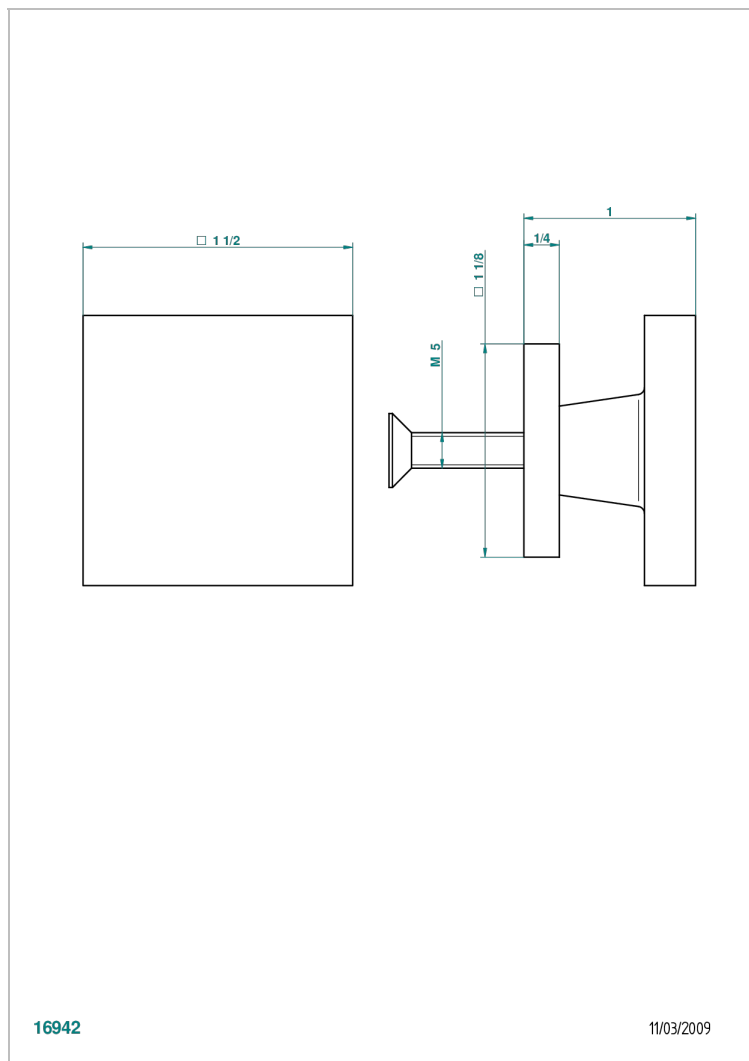

PROFIL BLACK ONYX WITH LEVER HANDLES

A6P-26BP

Medium size knob

16942

11/03/2009

CHARACTERISTIC

- Profil Black Onyx with lever handles
- Medium size knob

AVAILABLE FINITIONS