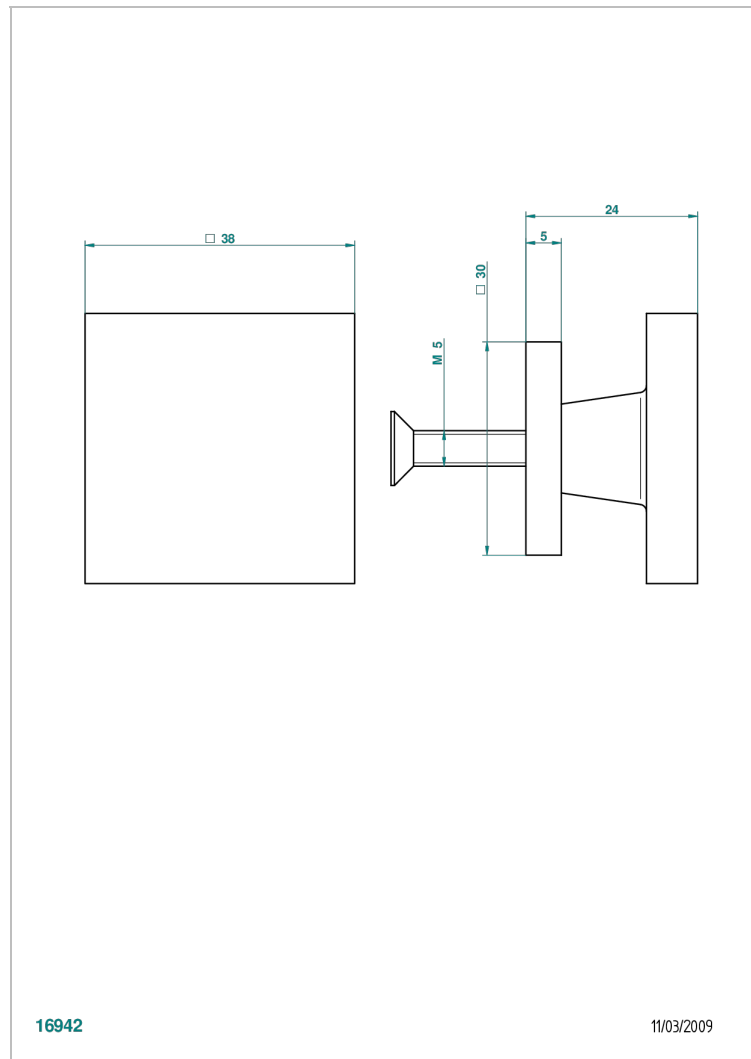

PROFIL BLACK ONYX WITH LEVER

A6P-26BP

Medium size knob

THG[®]
PARIS

16942

11/03/2009

CHARACTERISTIC

- Profil Black Onyx with lever
- Medium size knob