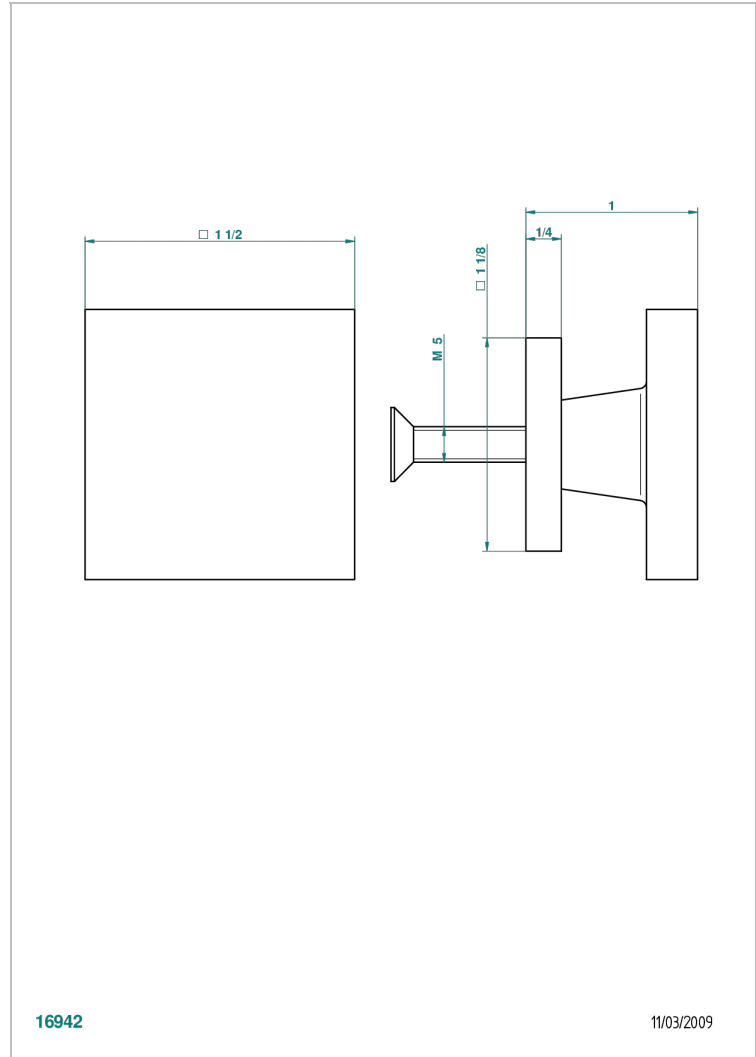

# PROFIL BLACK ONYX WITH LEVER

A6P-26BP

Medium size knob

THG<sup>®</sup>  
PARIS

16942

11/03/2009

## CHARACTERISTIC

- Profil Black Onyx with lever
- Medium size knob