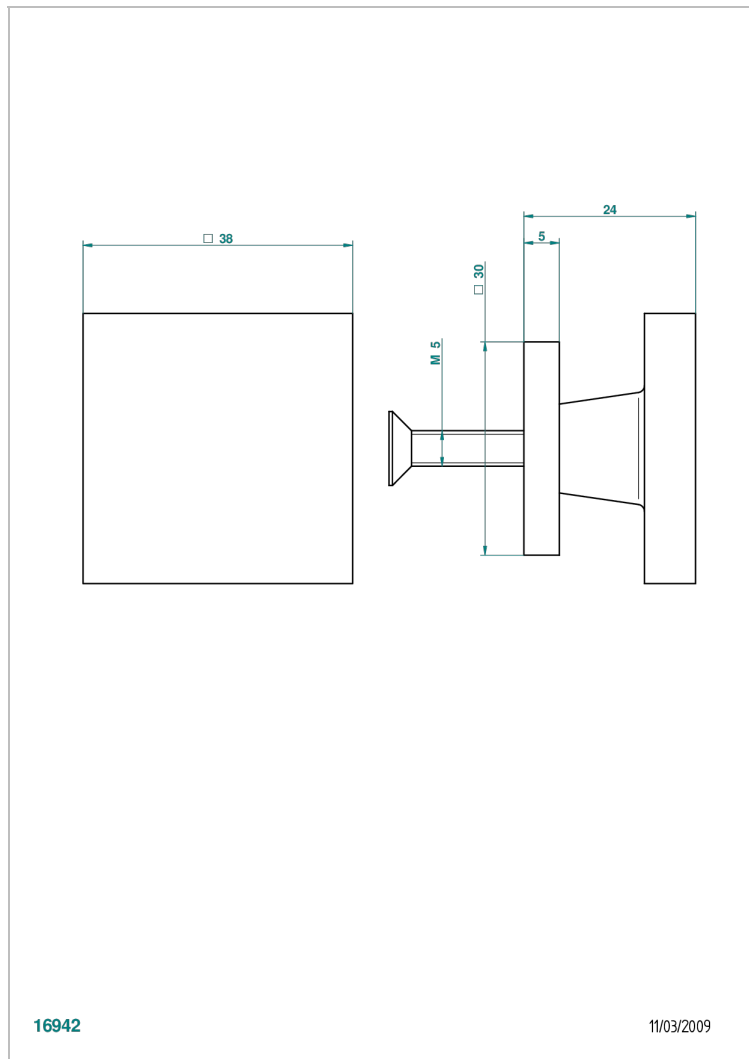

PROFIL BLACK ONYX WITH LEVER

A6P-26BP

Medium size knob

THG[®]
PARIS

16942

11/03/2009

CHARACTERISTIC

- Profil Black Onyx with lever
- Medium size knob