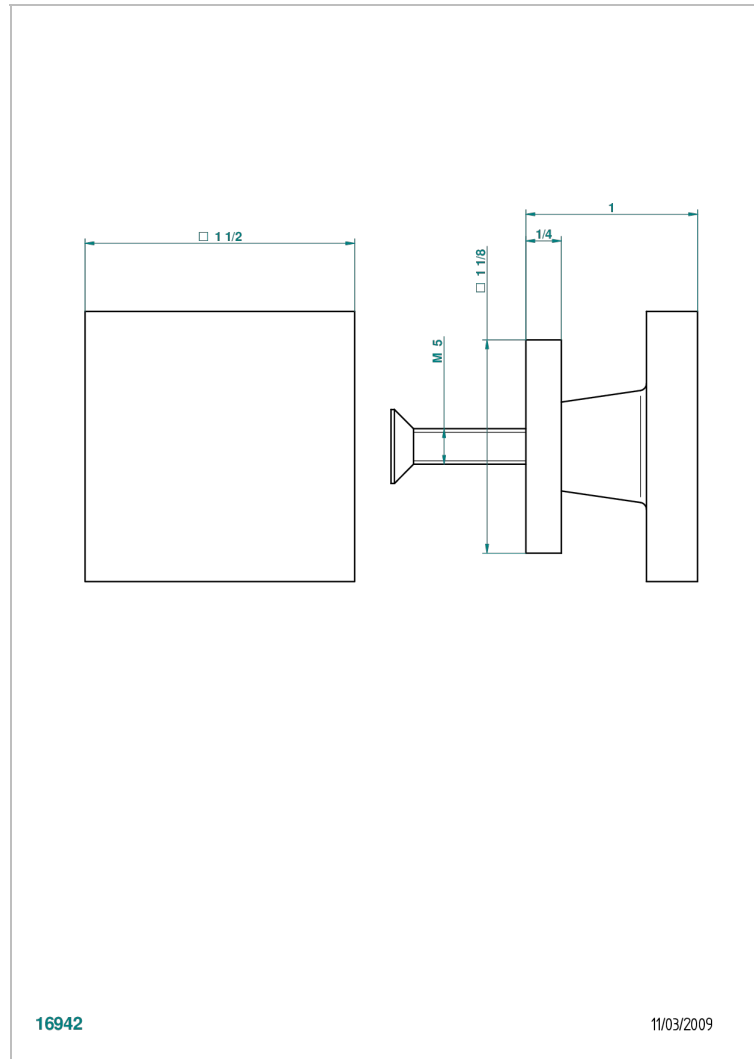

PROFIL BLACK ONYX WITH LEVER

A6P-26BP

Medium size knob

CHARACTERISTIC

- Profil Black Onyx with lever
- Medium size knob

AVAILABLE FINITIONS

Antique nickel - H28
Black ceram - D30
Blush PVD - H62
Brass color PVD - H49
Brown bronze color PVD - F33
Gold color PVD - H52