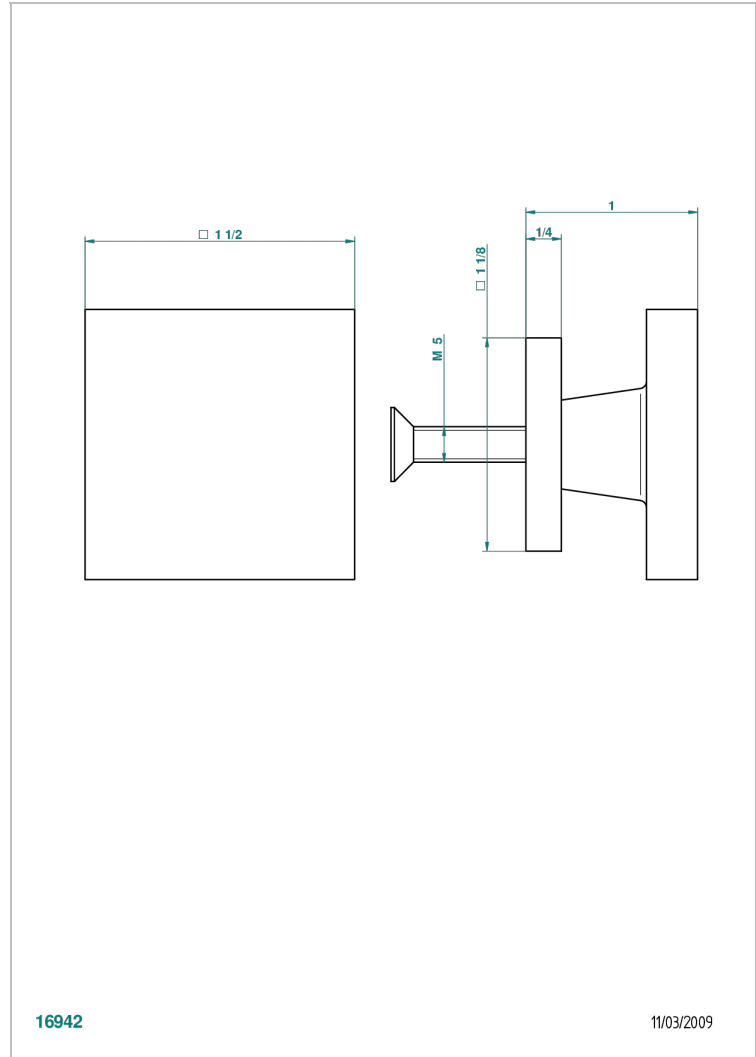

PROFIL BLACK ONYX WITH LEVER

A6P-26BP

中号按钮

THG[®]
PARIS

特色

- Profil Black Onyx with lever
- 中号按钮

可选饰面

Black ceram - D30
Blush PVD - H62
Graphite PVD - H64
Matt Umber PVD - H67
Matt blush PVD - H60
Matt graphite PVD - H65