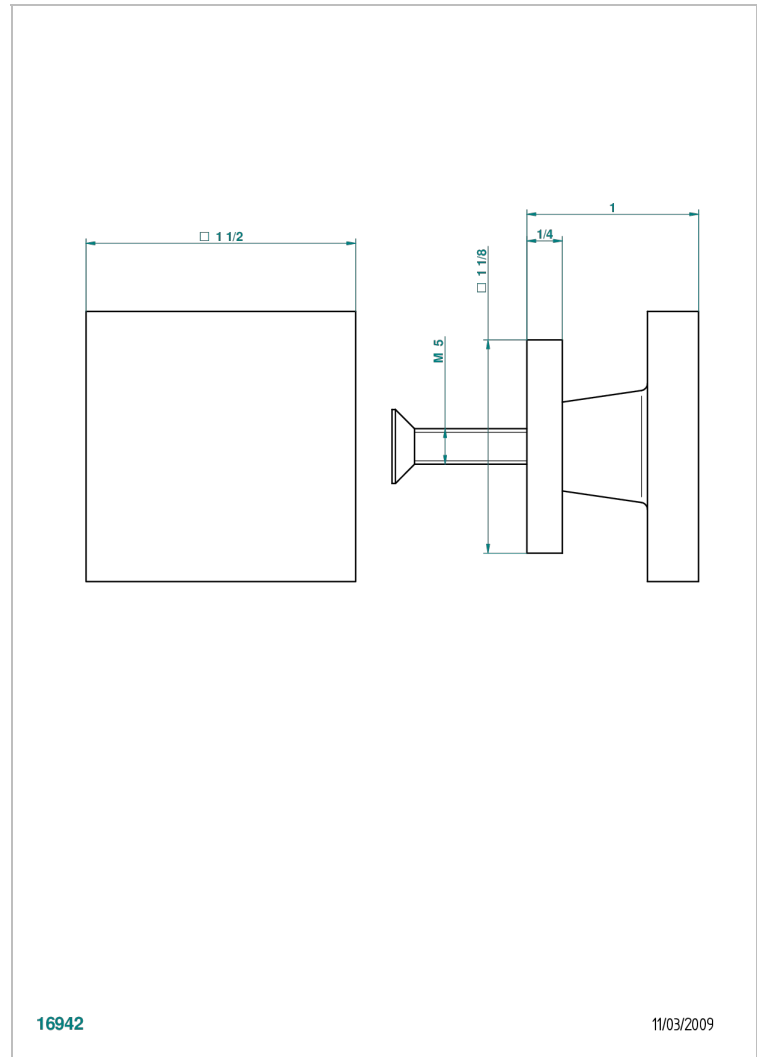

PROFIL BLACK ONYX

A6N-26BP

Medium size knob

CHARACTERISTIC

- Profil Black Onyx
- Medium size knob

AVAILABLE FINITIONS

Antique nickel - H28
Black ceram - D30
Blush PVD - H62
Brass color PVD - H49
Brown bronze color PVD - F33
Gold color PVD - H52