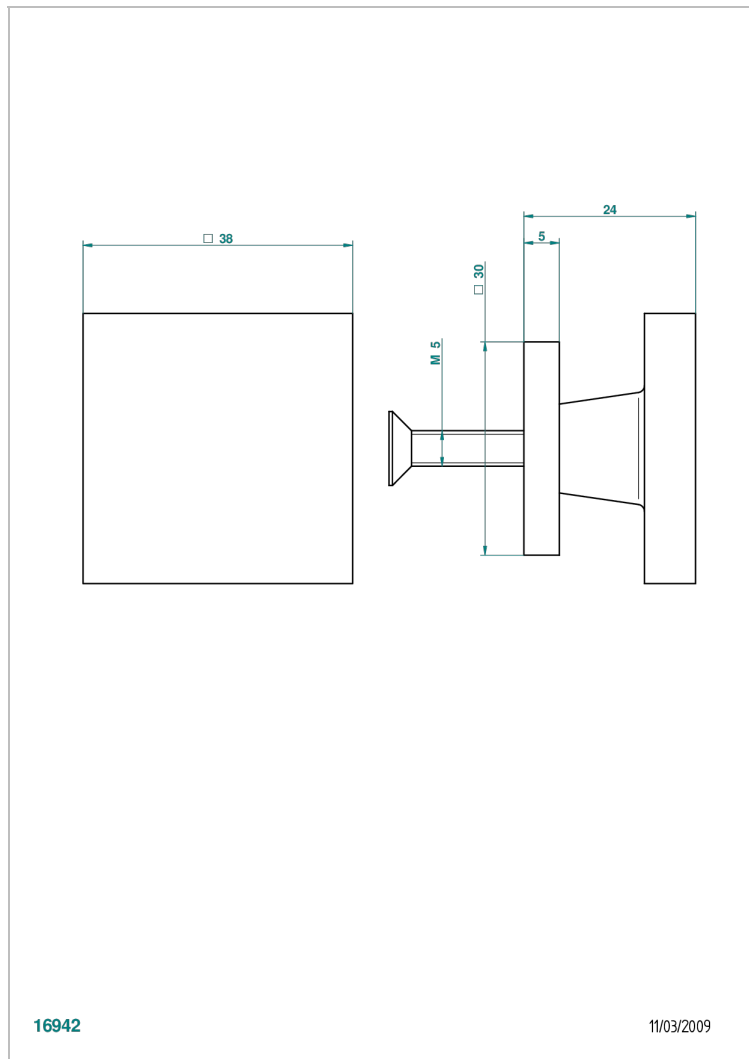

PROFIL METAL WITH LEVER HANDLES

A6B-26BP

Medium size knob

THG[®]
PARIS

16942

11/03/2009

CHARACTERISTIC

- Profil Metal with lever handles
- Medium size knob