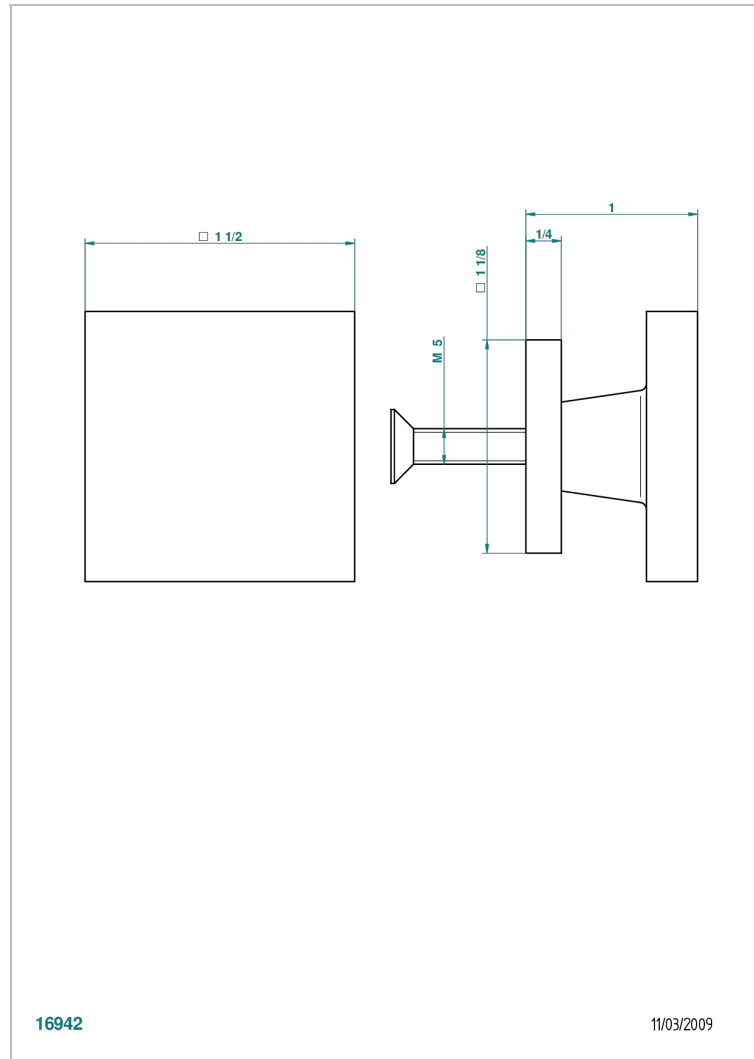

# PROFIL METAL WITH LEVER HANDLES

A6B-26BP

Medium size knob

THG<sup>®</sup>  
PARIS

16942

11/03/2009

## CHARACTERISTIC

- Profil Metal with lever handles
- Medium size knob