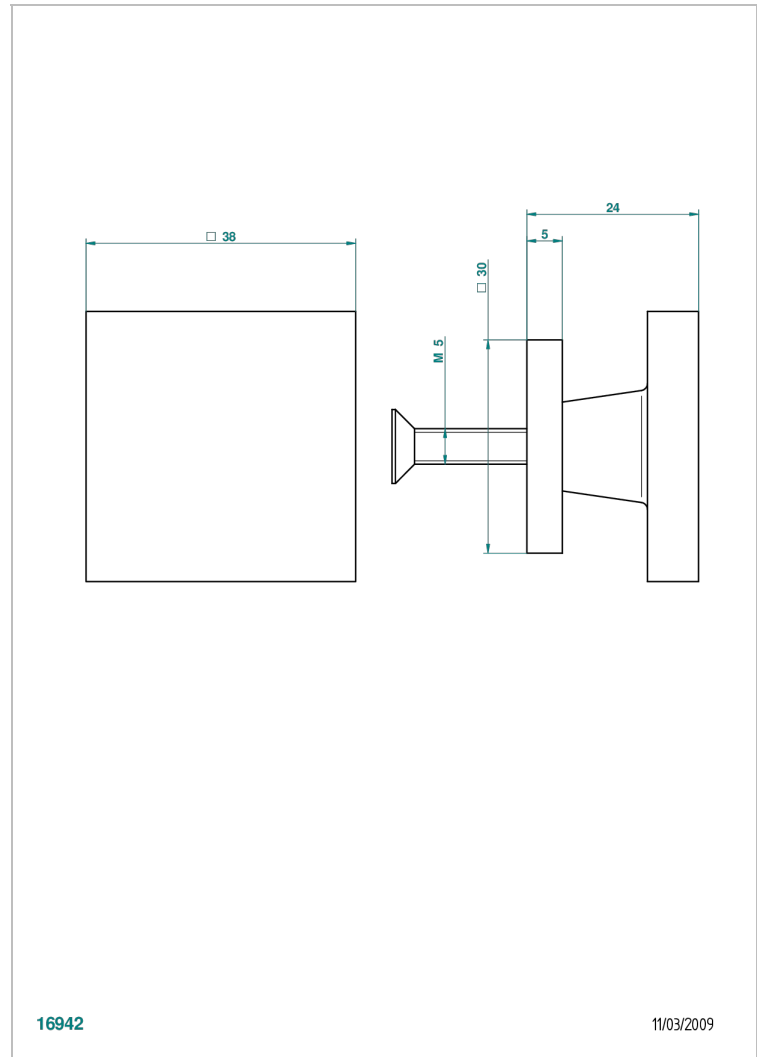

PROFIL METAL WITH LEVER

A6B-26BP

Medium size knob

16942

11/03/2009

CHARACTERISTIC

- Profil Metal with lever
- Medium size knob

AVAILABLE FINITIONS