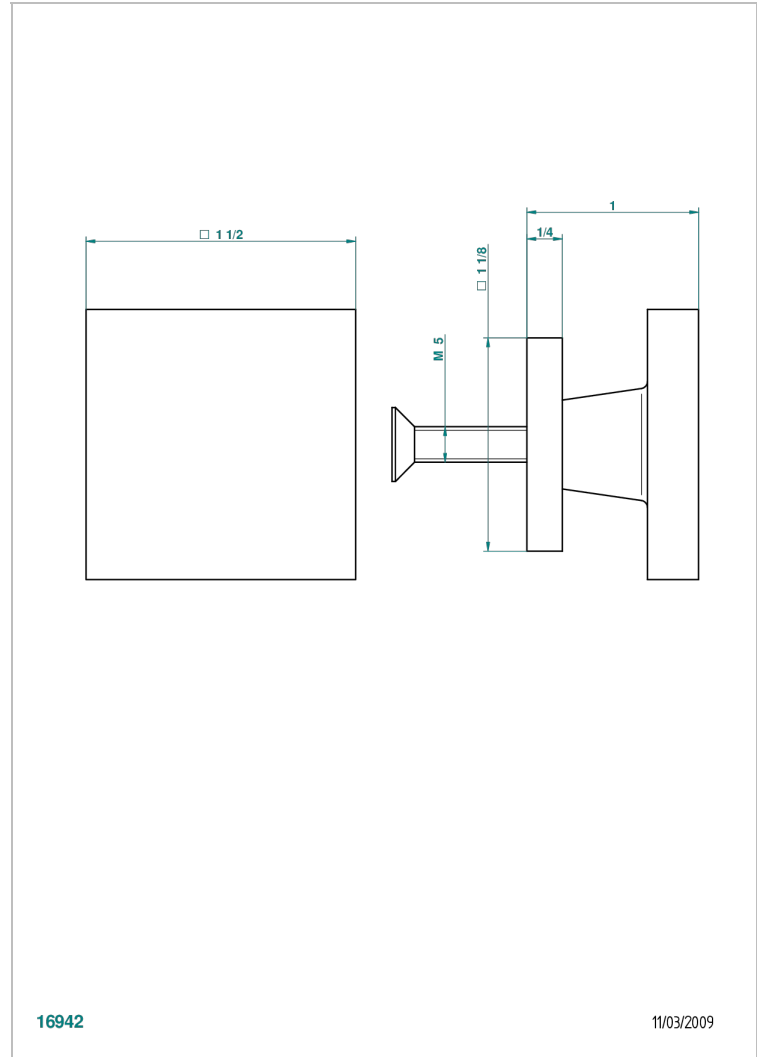

PROFIL METAL WITH LEVER

A6B-26BP

Medium size knob

THG[®]
PARIS

16942

11/03/2009

CHARACTERISTIC

- Profil Metal with lever
- Medium size knob