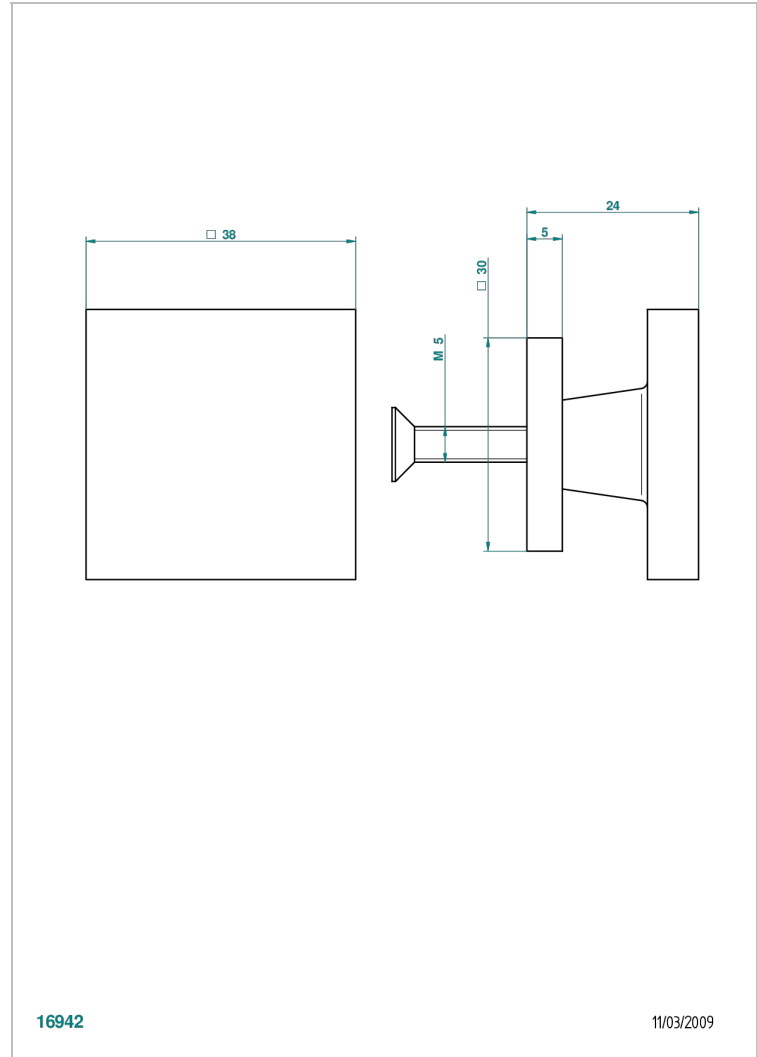

PROFIL METAL WITH LEVER

A6B-26BP

Medium size knob

16942

11/03/2009

CHARACTERISTIC

- Profil Metal with lever
- Medium size knob

AVAILABLE FINITIONS