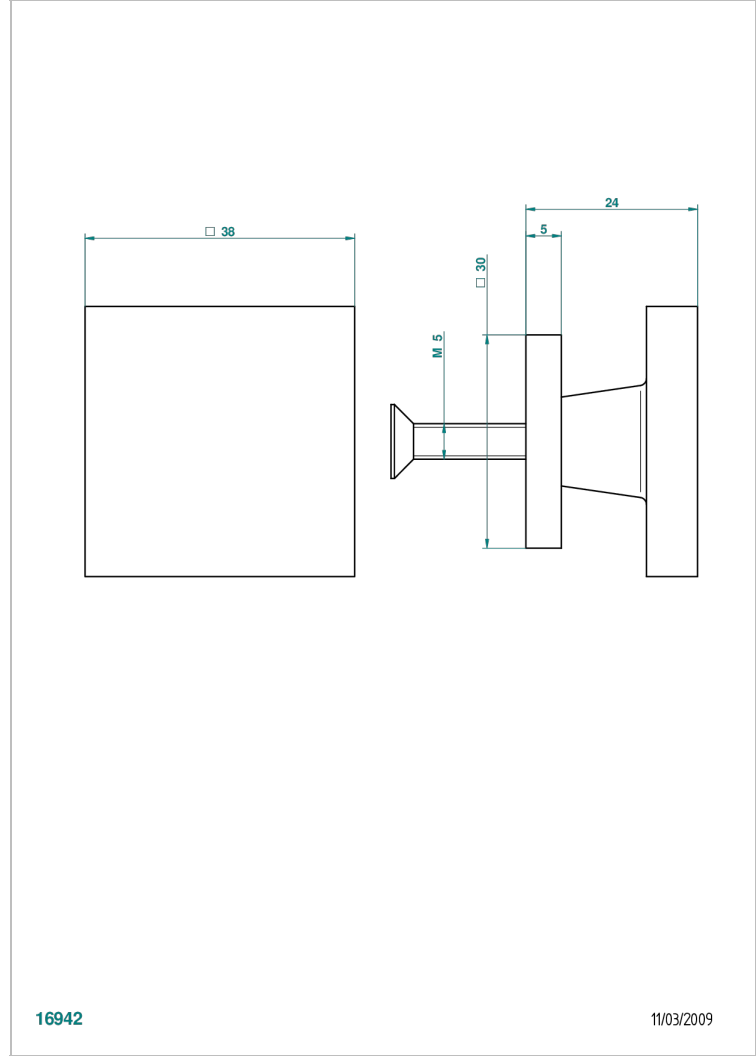

PROFIL METAL WITH LEVER

A6B-26BP

中号按钮

THG[®]
PARIS

特色

- Profil Metal with lever
- 中号按钮

可选饰面

Black ceram - D30
Blush PVD - H62
Graphite PVD - H64
Matt Umber PVD - H67
Matt blush PVD - H60
Matt graphite PVD - H65