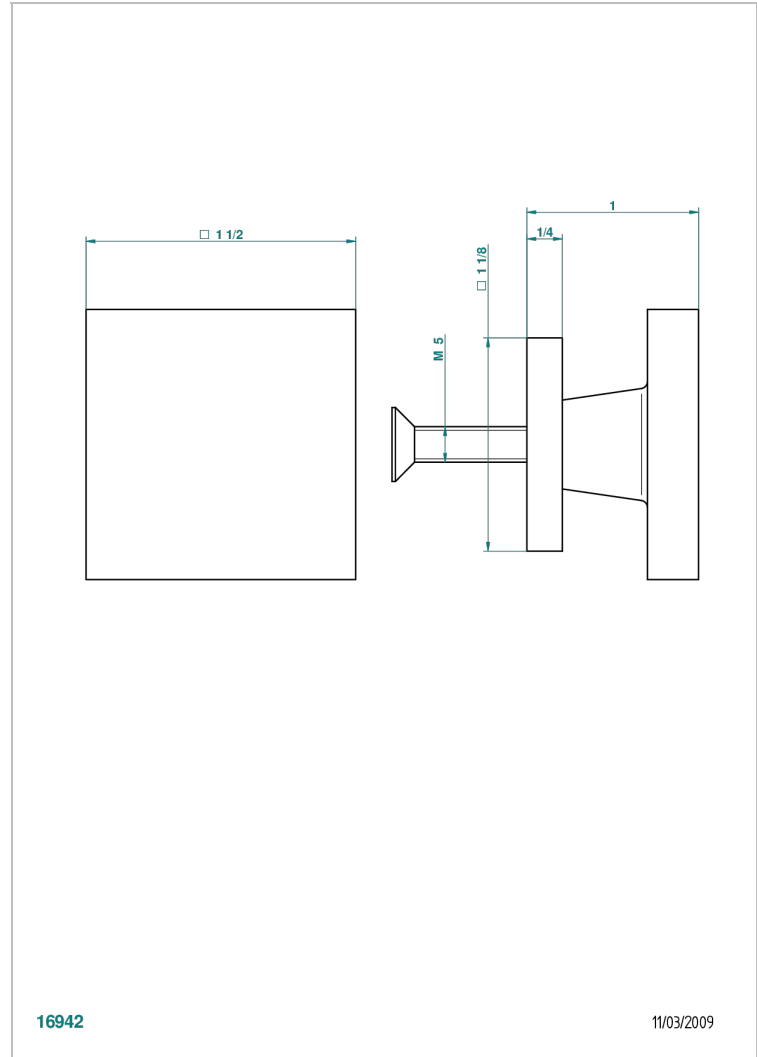

PROFIL METAL WITH LEVER

A6B-26BP

Medium size knob

THG[®]
PARIS

CHARACTERISTIC

- Profil Metal with lever
- Medium size knob

AVAILABLE FINITIONS

Antique nickel - H28
Black ceram - D30
Blush PVD - H62
Brass color PVD - H49
Brown bronze color PVD - F33
Gold color PVD - H52