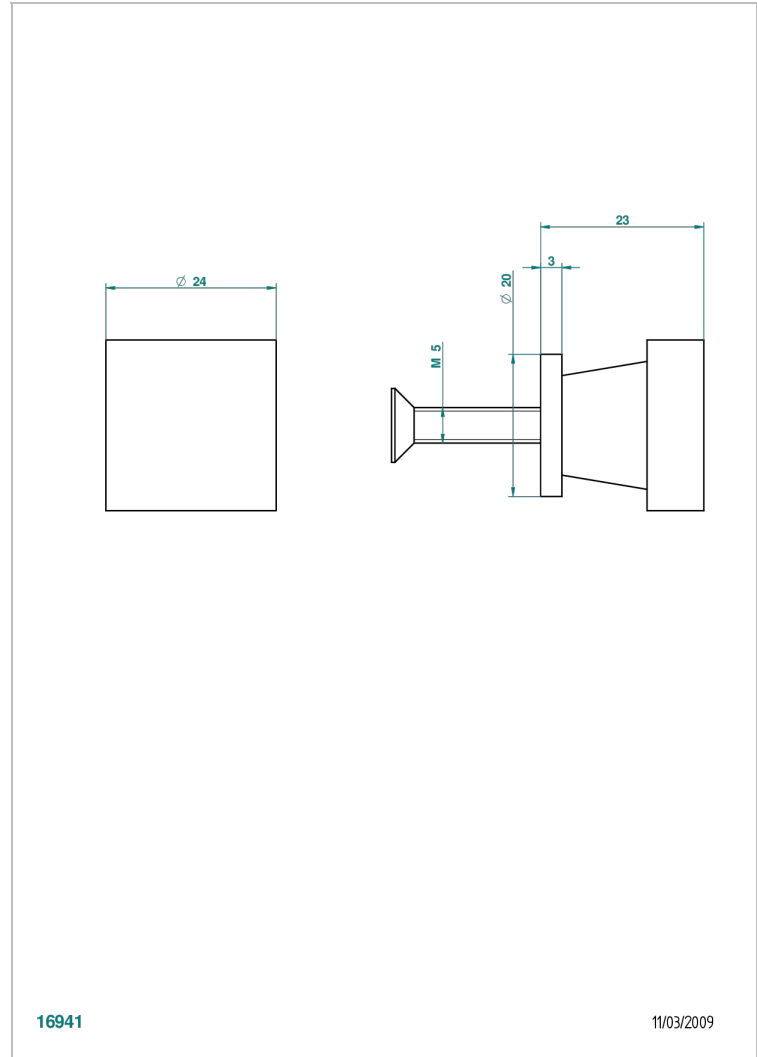

# BELUGA WITH LEVER

G1U-26BT

Small size knob

16941

11/03/2009

## CHARACTERISTIC

- Beluga with lever
- Small size knob