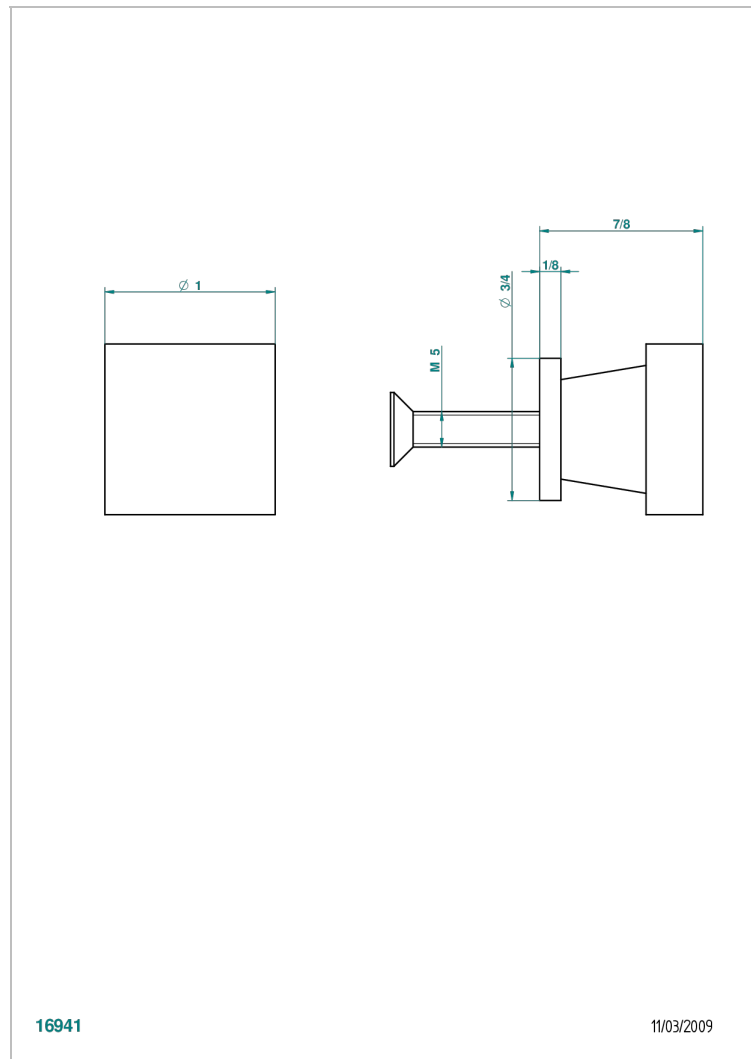

BELUGA WITH LEVER

G1U-26BT

Small size knob

THG[®]
PARIS

CHARACTERISTIC

- Beluga with lever
- Small size knob

AVAILABLE FINITIONS

Antique nickel - H28
Black ceram - D30
Blush PVD - H62
Brass color PVD - H49
Brown bronze color PVD - F33
Gold color PVD - H52