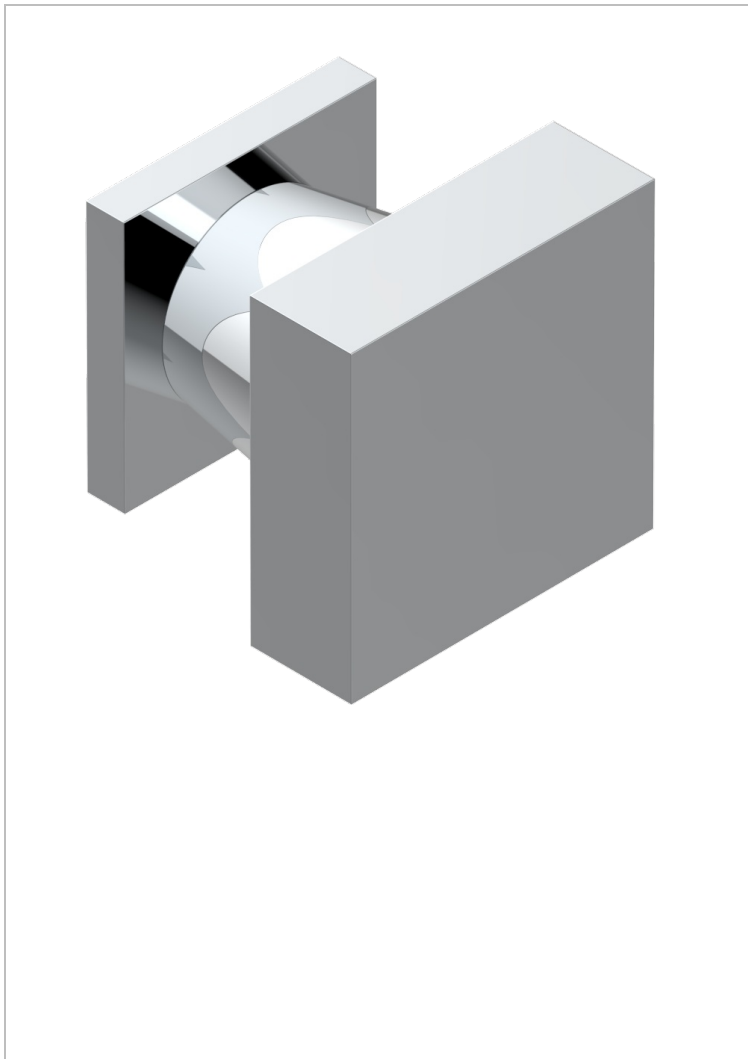

PROFIL BLACK ONYX WITH LEVER

A6P-26BT

Small size knob

THG[®]
PARIS

16941

11/03/2009

CHARACTERISTIC

- Profil Black Onyx with lever
- Small size knob

AVAILABLE FINITIONS

Antique nickel - H28
Black ceram - D30
Blush PVD - H62
Brass color PVD - H49
Brown bronze color PVD - F33
Gold color PVD - H52

Graphite PVD - H64
Lacquered light bronze - D01
Matt Umber PVD - H67
Matt blush PVD - H60
Matt brass color PVD - H50
Matt brown bronze color PVD - F34