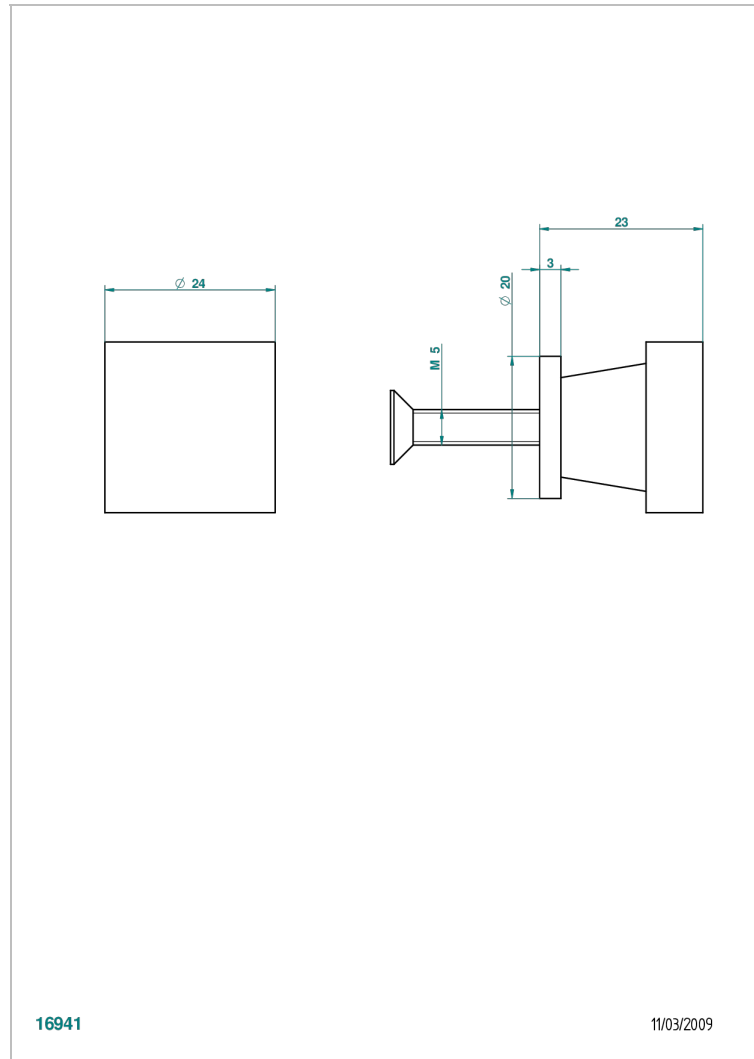

PROFIL BLACK ONYX WITH LEVER

A6P-26BT

Small size knob

THG[®]
PARIS

16941

11/03/2009

CHARACTERISTIC

- Profil Black Onyx with lever
- Small size knob