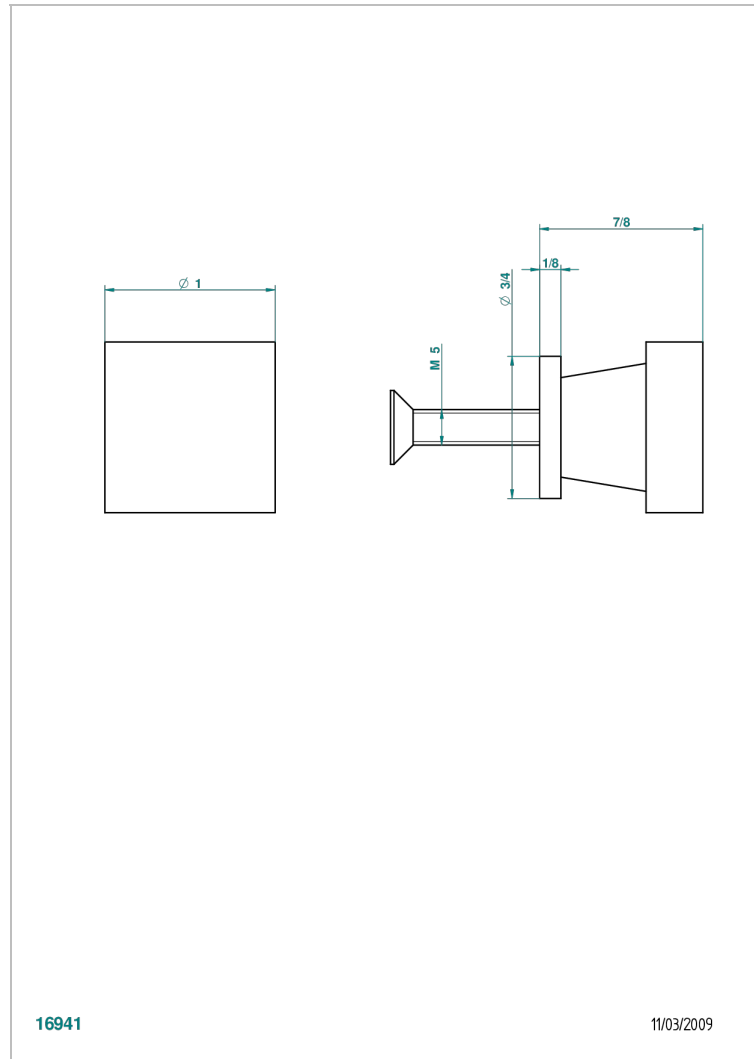

PROFIL BLACK ONYX WITH LEVER

A6P-26BT

Small size knob

THG[®]
PARIS

16941

11/03/2009

CHARACTERISTIC

- Profil Black Onyx with lever
- Small size knob