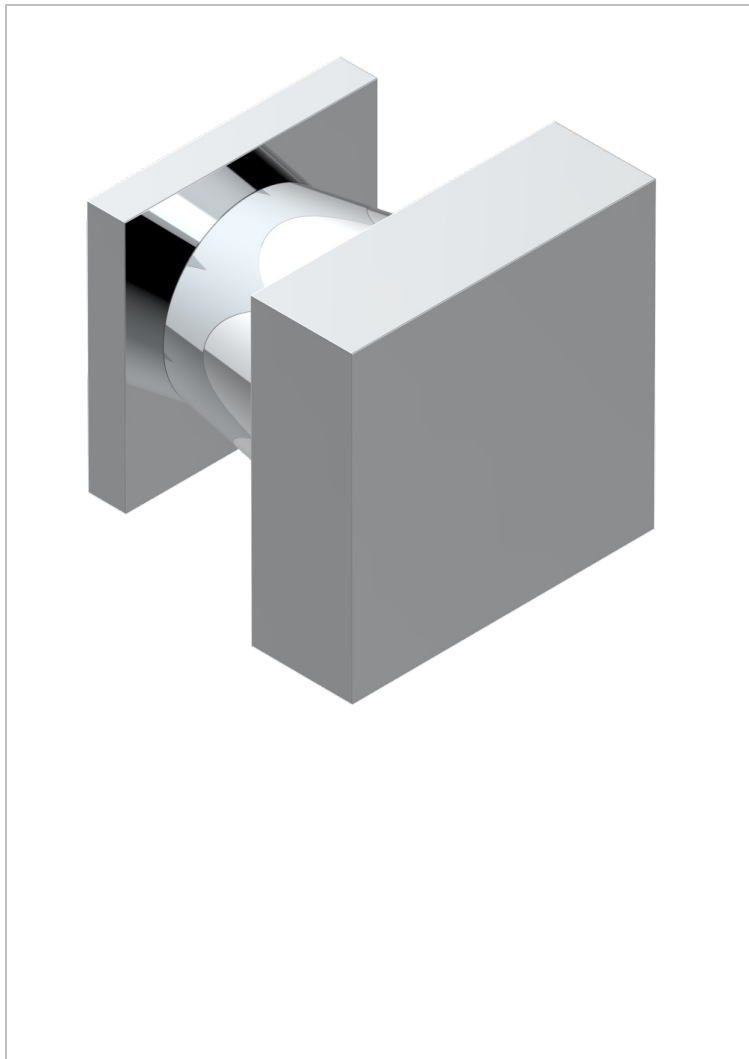

PROFIL BLACK ONYX WITH LEVER

A6P-26BT

Small size knob

THG[®]
PARIS

16941

11/03/2009

CHARACTERISTIC

- Profil Black Onyx with lever
- Small size knob

AVAILABLE FINITIONS

Antique nickel - H28
Black ceram - D30
Blush PVD - H62
Brass color PVD - H49
Brown bronze color PVD - F33
Gold color PVD - H52

Graphite PVD - H64
Lacquered light bronze - D01
Matt Umber PVD - H67
Matt blush PVD - H60
Matt brass color PVD - H50
Matt brown bronze color PVD - F34