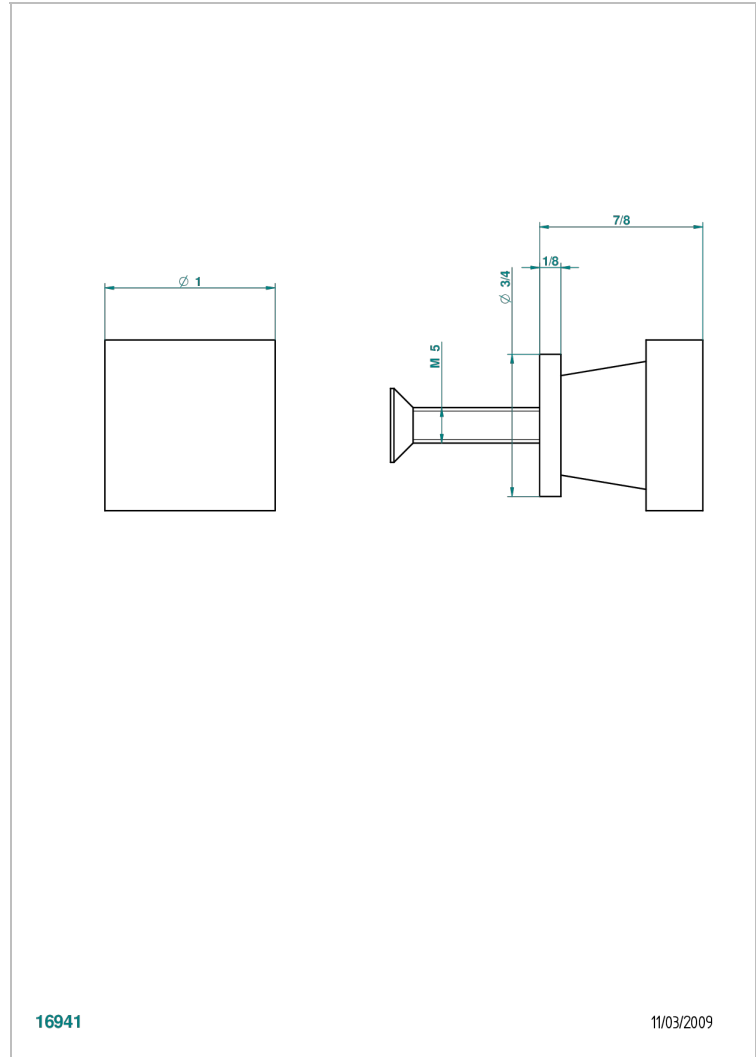

PROFIL BLACK ONYX WITH LEVER

A6P-26BT

Small size knob

16941

11/03/2009

CHARACTERISTIC

- Profil Black Onyx with lever
- Small size knob

AVAILABLE FINITIONS