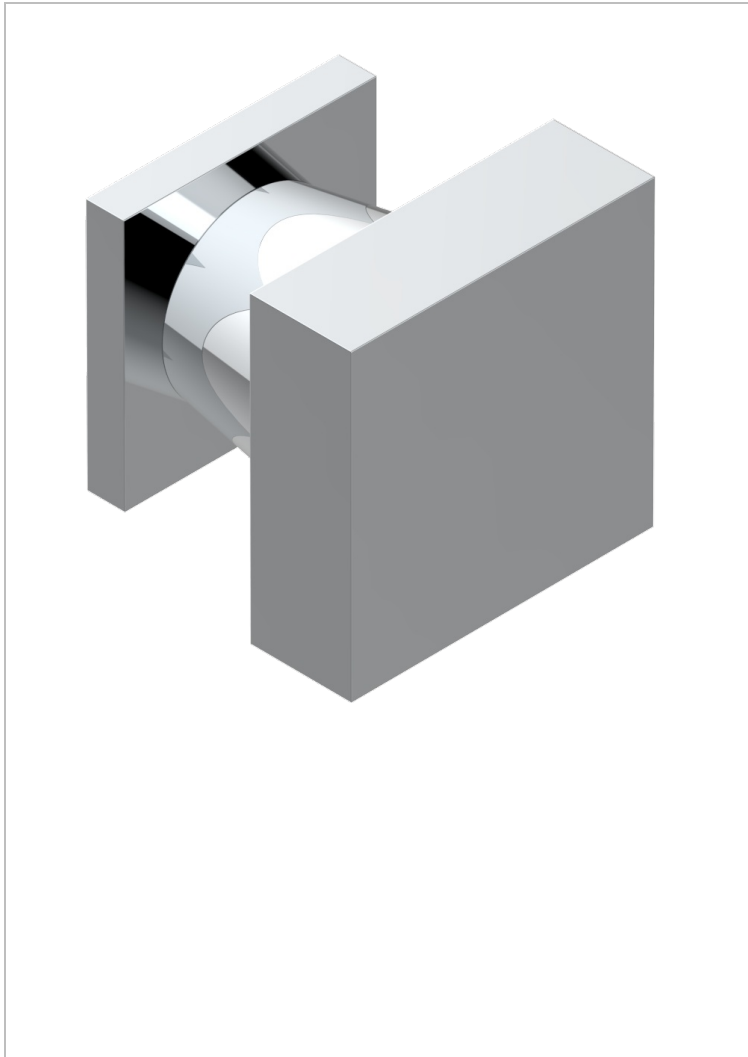

PROFIL BLACK ONYX WITH LEVER

A6P-26BT

Small size knob

16941

11/03/2009

CHARACTERISTIC

- Profil Black Onyx with lever
- Small size knob

AVAILABLE FINITIONS

Antique nickel - H28
Black ceram - D30
Blush PVD - H62
Brass color PVD - H49
Brown bronze color PVD - F33
Gold color PVD - H52

Graphite PVD - H64
Lacquered light bronze - D01
Matt Umber PVD - H67
Matt blush PVD - H60
Matt brass color PVD - H50
Matt brown bronze color PVD - F34