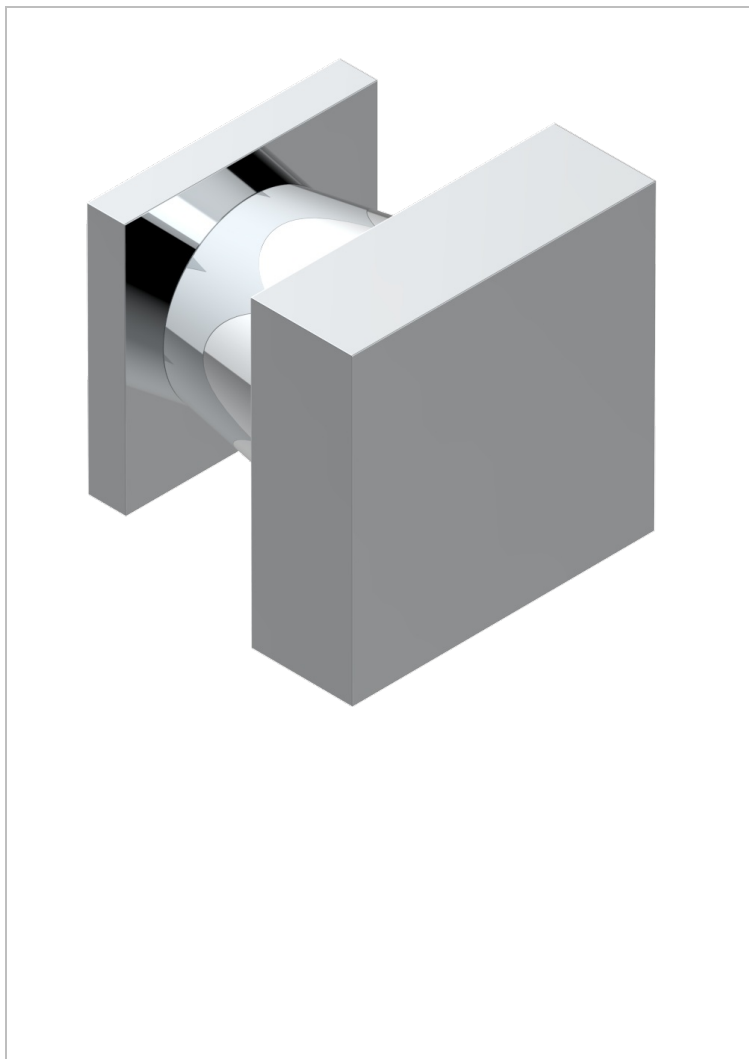

PROFIL METAL WITH LEVER HANDLES

A6B-26BT

Small size knob

THG[®]
PARIS

16941

11/03/2009

CHARACTERISTIC

- Profil Metal with lever handles
- Small size knob

AVAILABLE FINITIONS

Black ceram - D30
Blush PVD - H62
Brass color PVD - H49
Brown bronze color PVD - F33
Chrome polished - A02
Chrome polished / gold polished - G02

Copper antique matt, coated - H07
Gold color PVD - H52
Gold mat - F07
Gold polished - F01
Graphite PVD - H64
Light coated bronze - D01