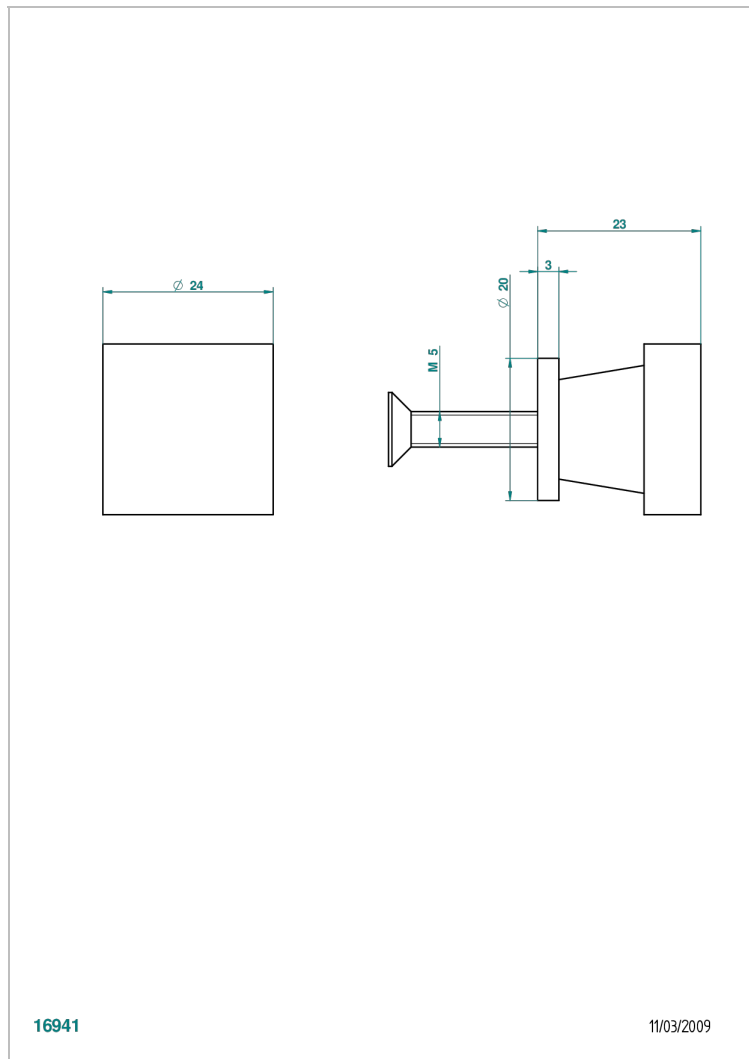

PROFIL METAL WITH LEVER HANDLES

A6B-26BT

Small size knob

THG[®]
PARIS

16941

11/03/2009

CHARACTERISTIC

- Profil Metal with lever handles
- Small size knob