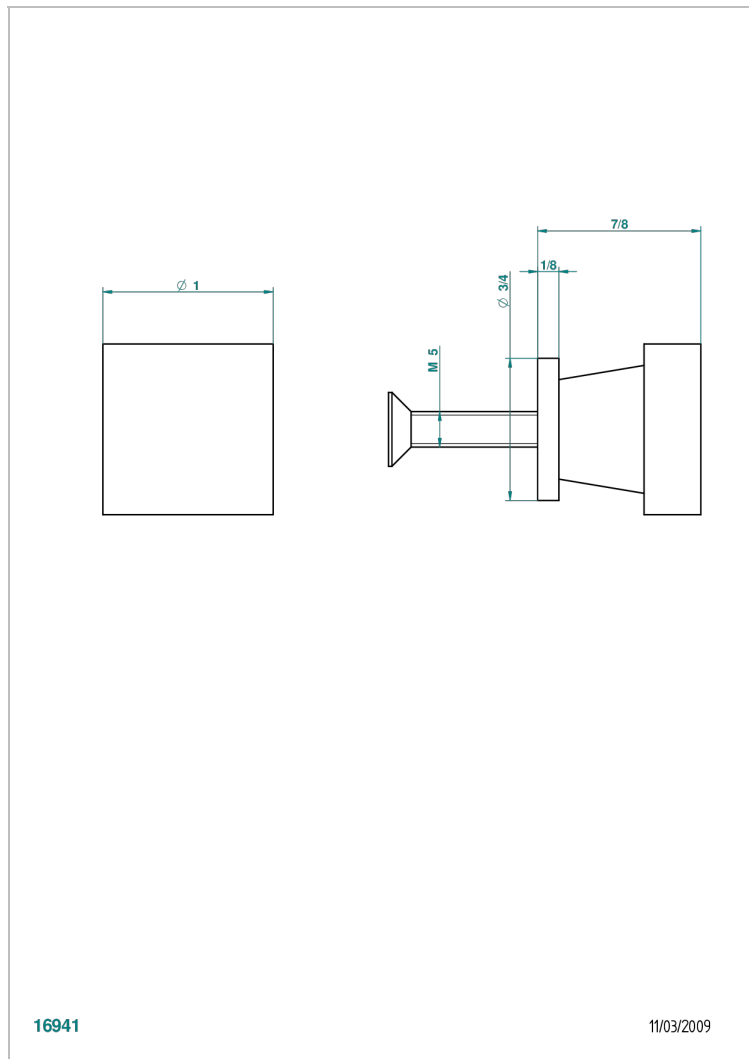

PROFIL METAL WITH LEVER HANDLES

A6B-26BT

Small size knob

THG[®]
PARIS

16941

11/03/2009

CHARACTERISTIC

- Profil Metal with lever handles
- Small size knob