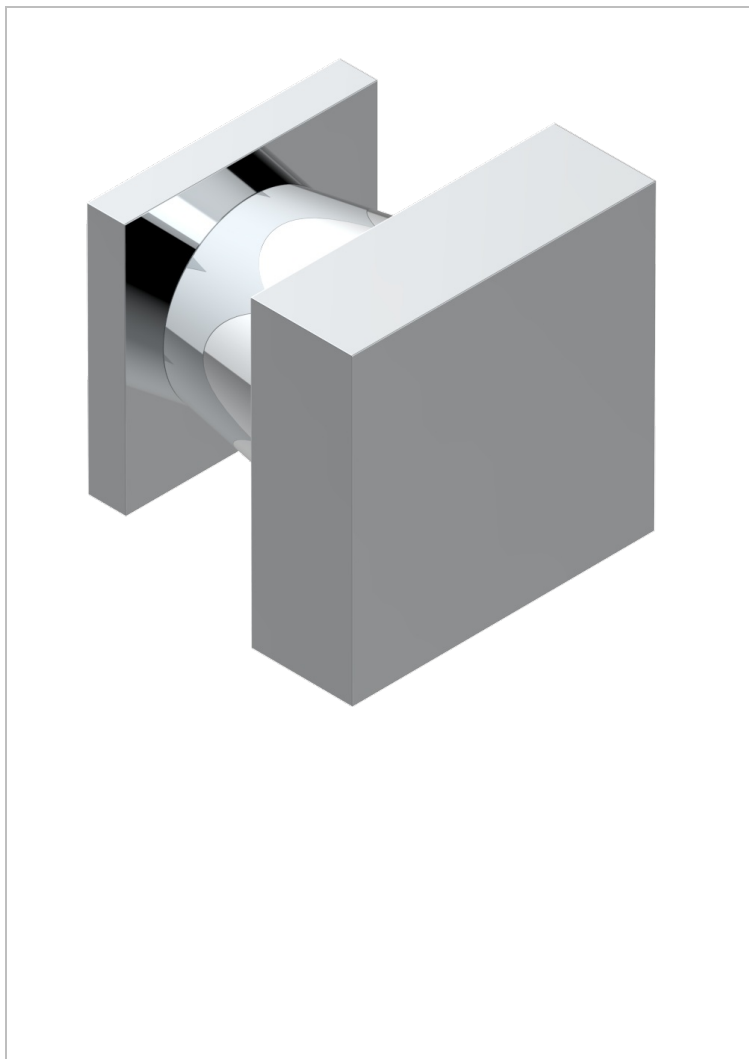

PROFIL METAL WITH LEVER HANDLES

A6B-26BT

Small size knob

THG[®]
PARIS

16941

11/03/2009

CHARACTERISTIC

- Profil Metal with lever handles
- Small size knob

AVAILABLE FINITIONS

Black ceram - D30

Blush PVD - H62

Brass color PVD - H49

Brown bronze color PVD - F33

Chrome polished - A02

Chrome polished / gold polished - G02

Copper antique matt, coated - H07