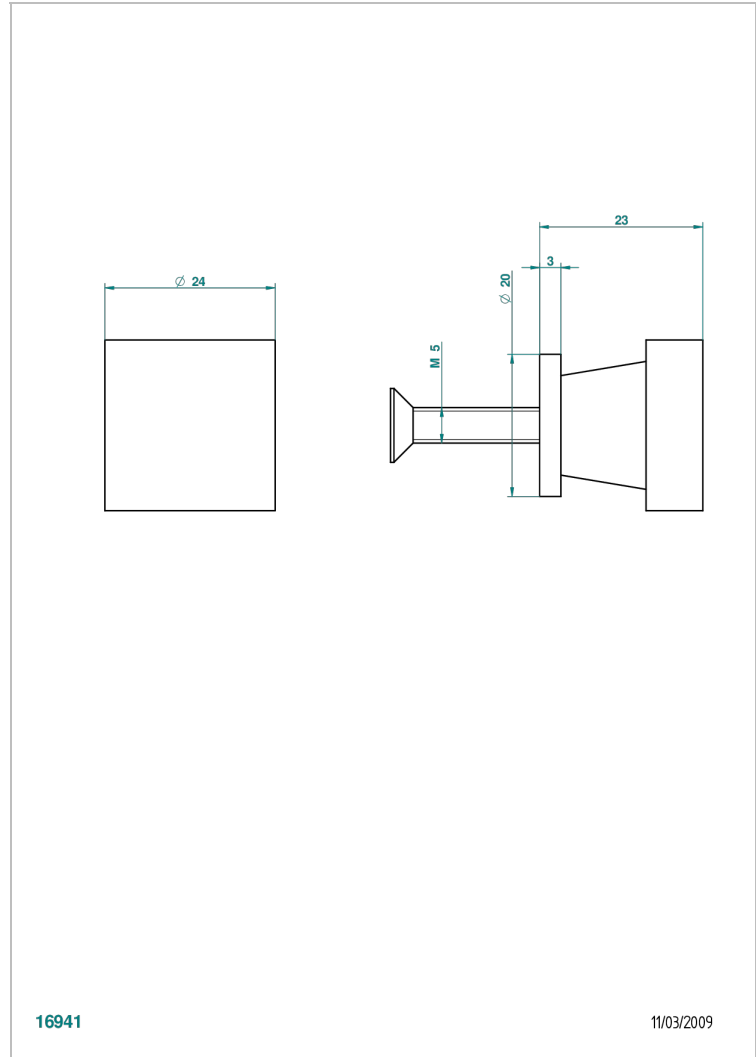

PROFIL METAL WITH LEVER

A6B-26BT

Small size knob

THG[®]
PARIS

CHARACTERISTIC

- Profil Metal with lever
- Small size knob

AVAILABLE FINITIONS

Antique nickel - H28
Black ceram - D30
Blush PVD - H62
Brass color PVD - H49
Brown bronze color PVD - F33
Gold color PVD - H52

Nickel color PVD - H55
Polished chrome (color finish) - A02
Polished chrome / Polished gold (color finish) - G02
Polished gold (color finish) - F01
Polished nickel - B01
Soft gold - F30

Soft matt gold - F31
Umber PVD - H66
Varnished matt antique red copper (color finish) - H07