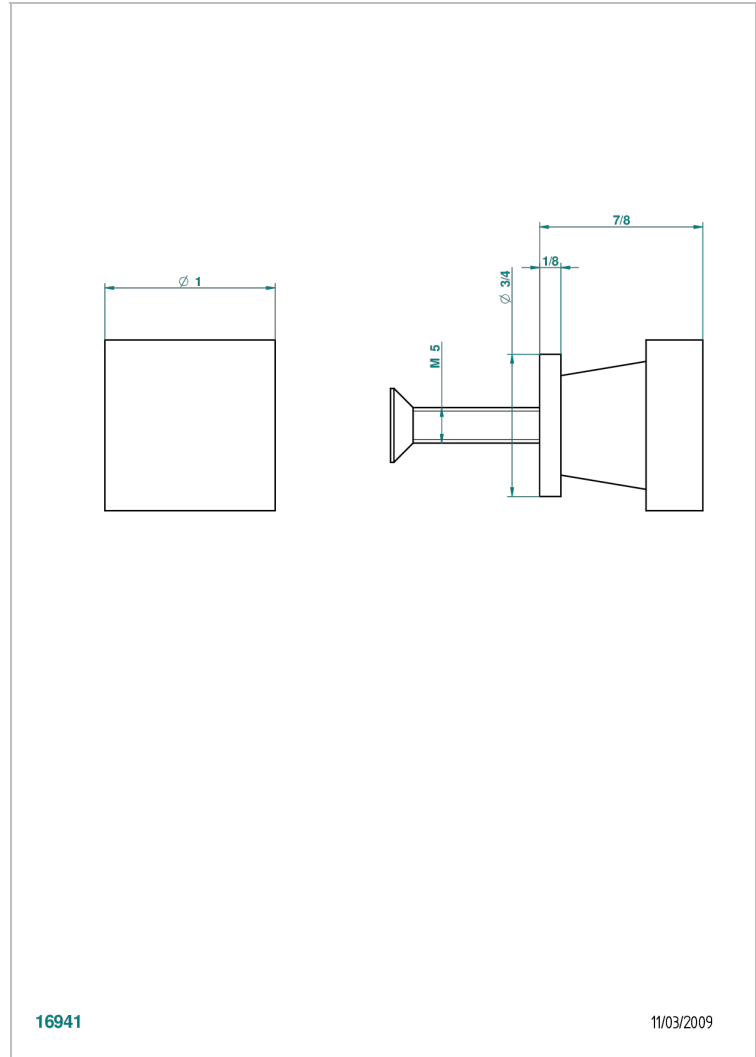

PROFIL METAL WITH LEVER

A6B-26BT

Small size knob

THG[®]
PARIS

16941

11/03/2009

CHARACTERISTIC

- Profil Metal with lever
- Small size knob