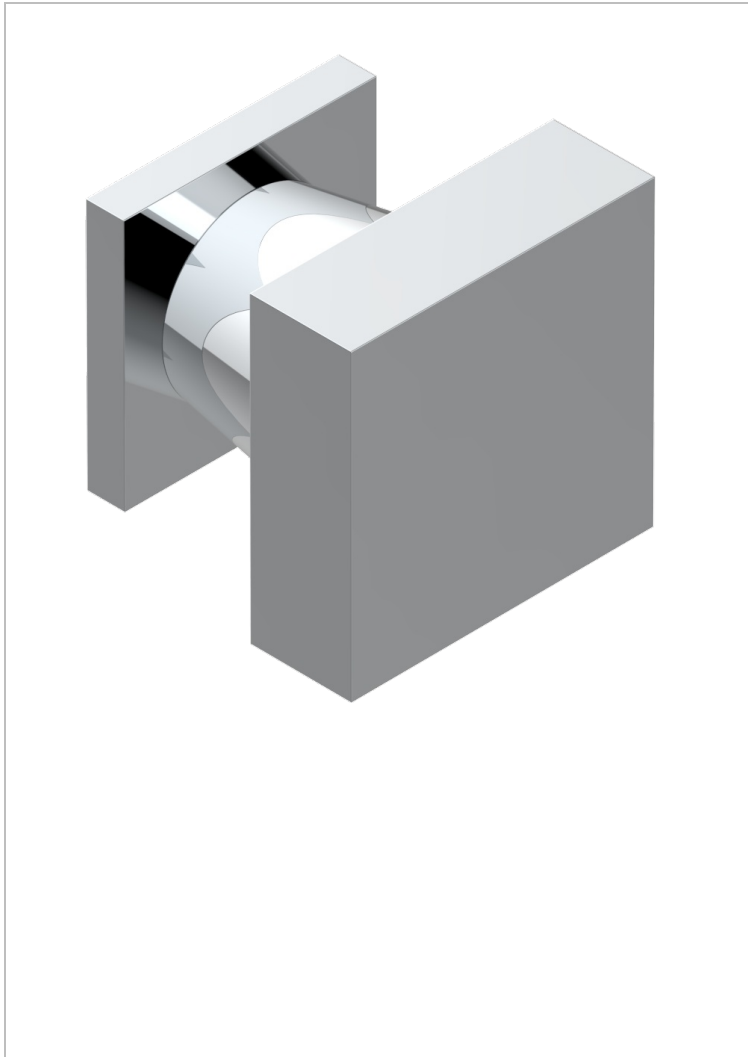

PROFIL METAL WITH LEVER

A6B-26BT

Small size knob

THG[®]
PARIS

16941

11/03/2009

CHARACTERISTIC

- Profil Metal with lever
- Small size knob

AVAILABLE FINITIONS

Antique nickel - H28
Black ceram - D30
Blush PVD - H62
Brass color PVD - H49
Brown bronze color PVD - F33
Gold color PVD - H52

Graphite PVD - H64
Lacquered light bronze - D01
Matt Umber PVD - H67
Matt blush PVD - H60
Matt brass color PVD - H50
Matt brown bronze color PVD - F34