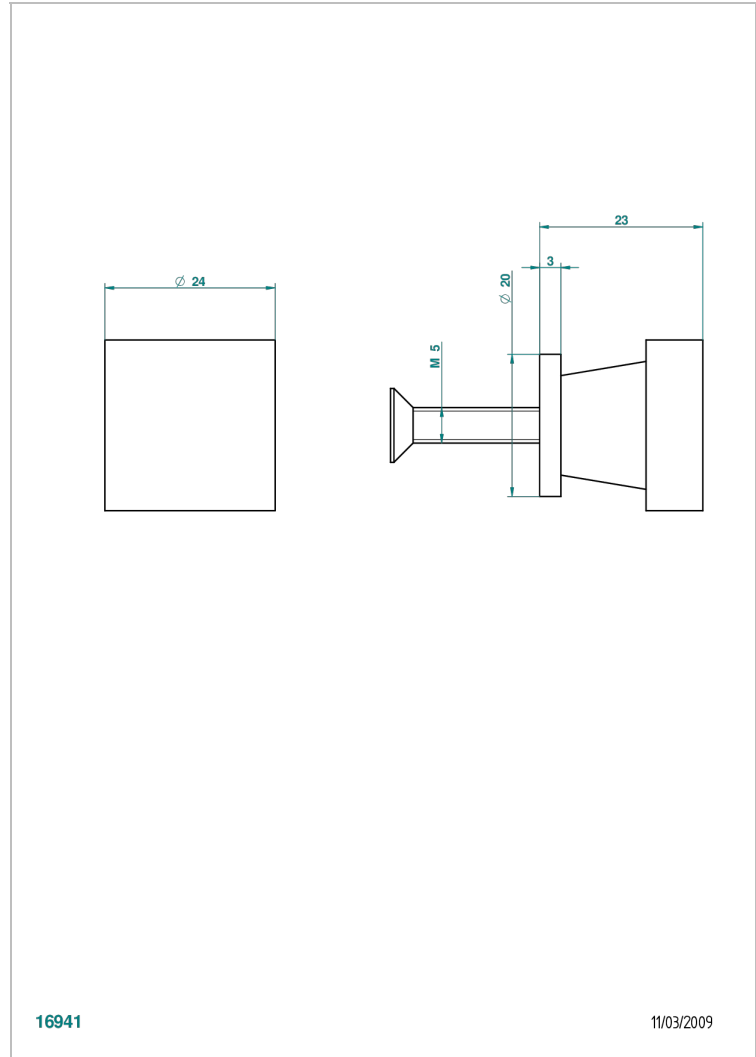

PROFIL METAL WITH LEVER

A6B-26BT

Small size knob

THG[®]
PARIS

16941

11/03/2009

CHARACTERISTIC

- Profil Metal with lever
- Small size knob