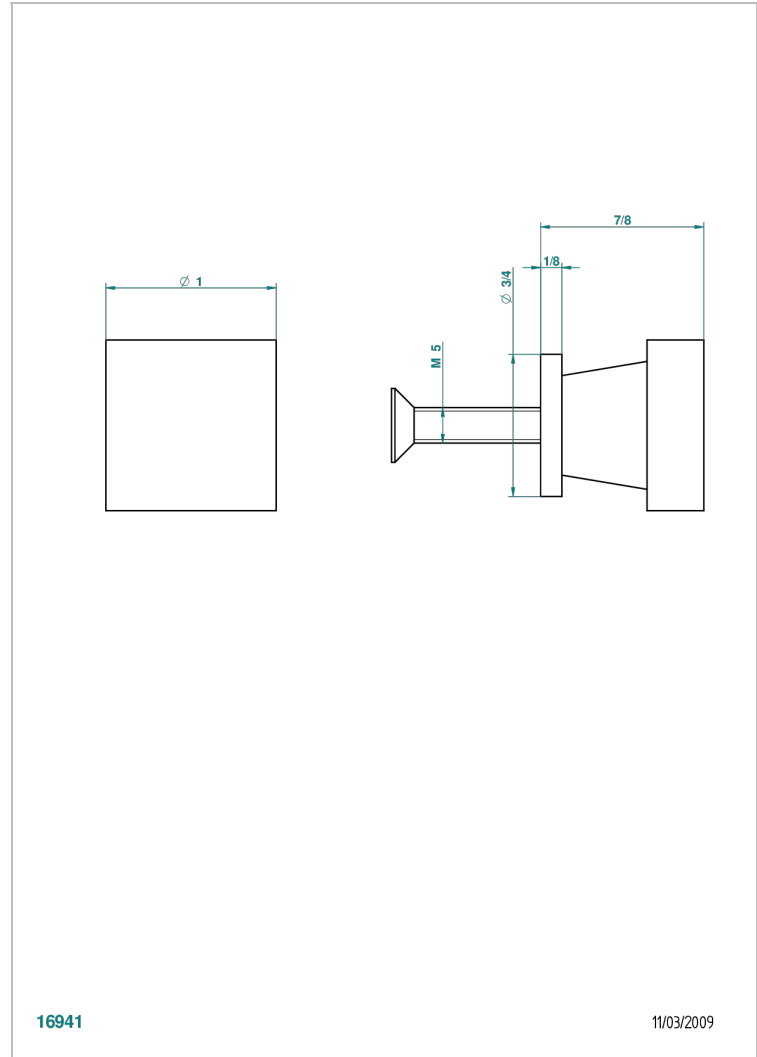

# PROFIL METAL WITH LEVER

A6B-26BT

Small size knob

THG<sup>®</sup>  
PARIS

16941

11/03/2009

## CHARACTERISTIC

- Profil Metal with lever
- Small size knob