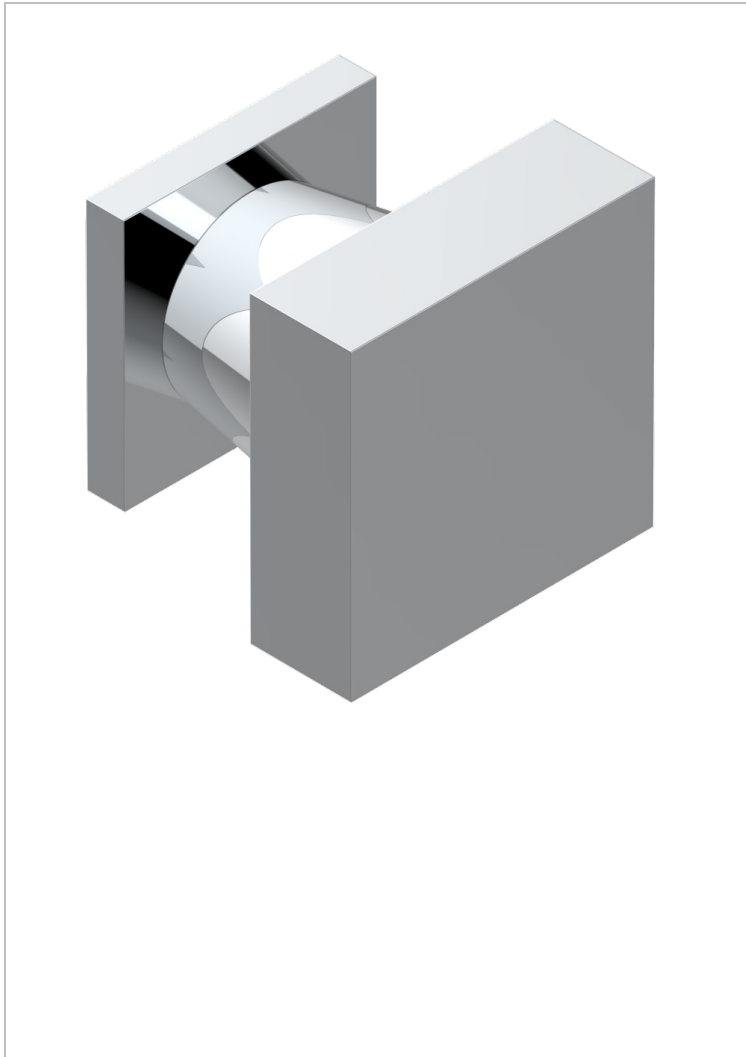

PROFIL METAL

A6A-26BT

Small size knob

16941

11/03/2009

CHARACTERISTIC

- Profil Metal
- Small size knob

AVAILABLE FINITIONS

Antique nickel - H28
Black ceram - D30
Blush PVD - H62
Brass color PVD - H49
Brown bronze color PVD - F33
Gold color PVD - H52

Graphite PVD - H64
Lacquered light bronze - D01
Matt Umber PVD - H67
Matt blush PVD - H60
Matt brass color PVD - H50
Matt brown bronze color PVD - F34