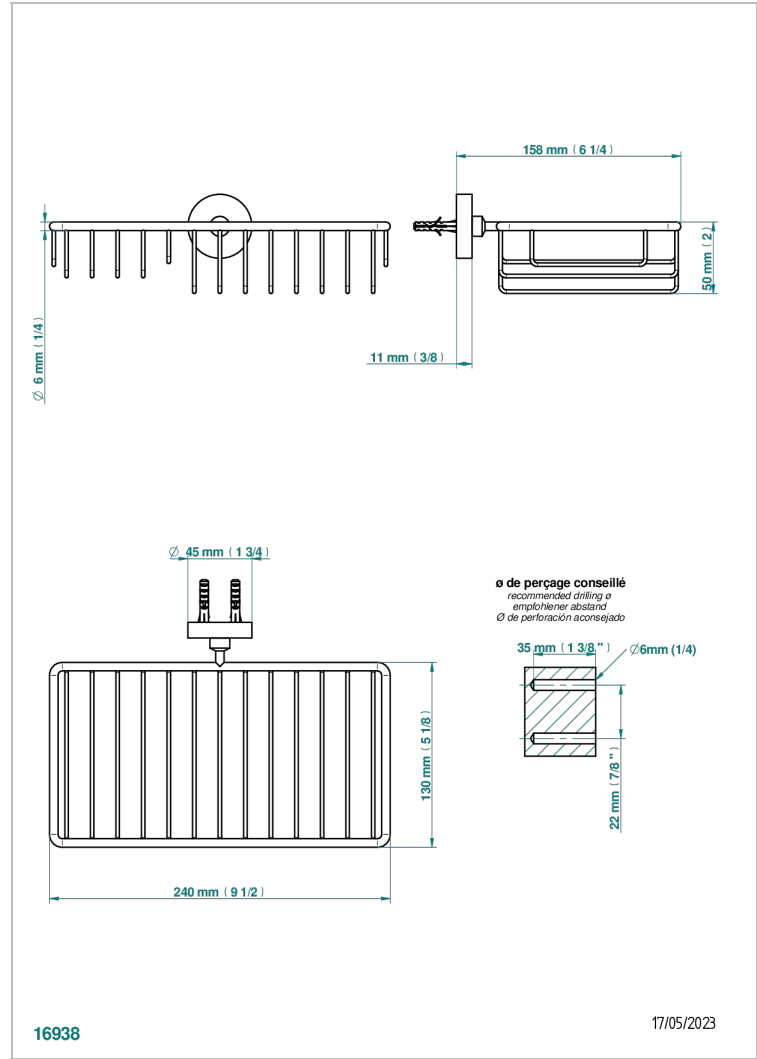

YOKO DELTA HOWLITE

G7W-2620

Soap and sponge holder, wall mounted

THG[®]
PARIS

16938

17/05/2023

CHARACTERISTIC

- Yoko Delta Howlite
- Soap and sponge holder, wall mounted