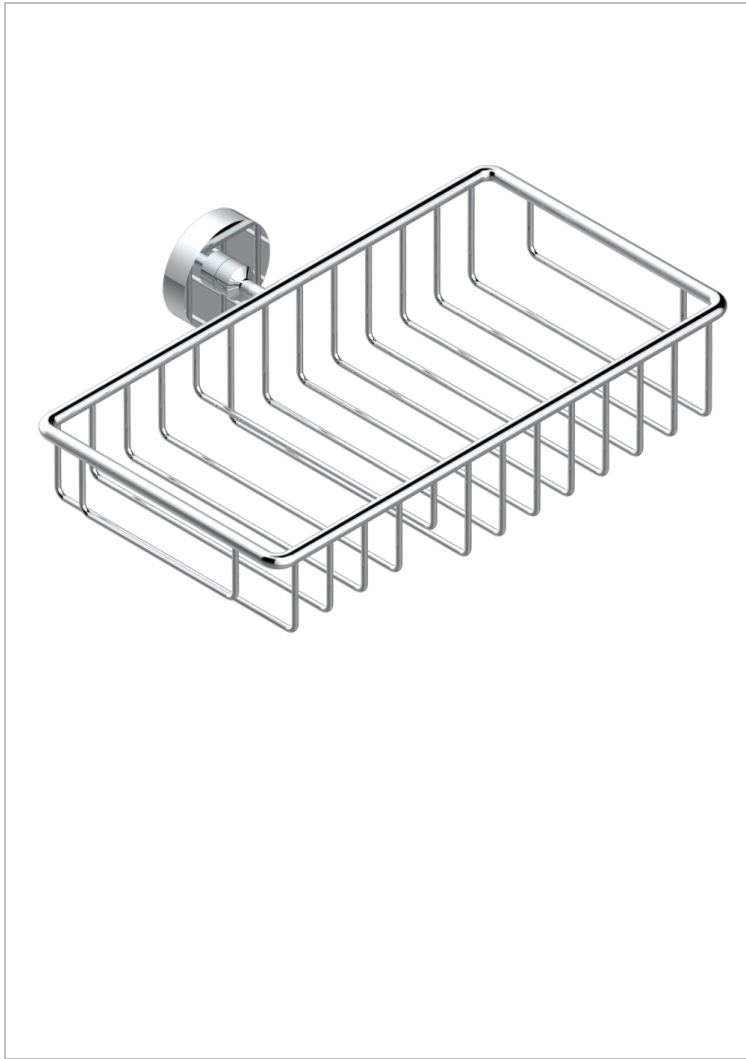

YOKO DELTA HOWLITE

G7W-2620

Soap and sponge holder, wall mounted

THG[®]
PARIS

16938

17/05/2023

CHARACTERISTIC

- Yoko Delta Howlite
- Soap and sponge holder, wall mounted