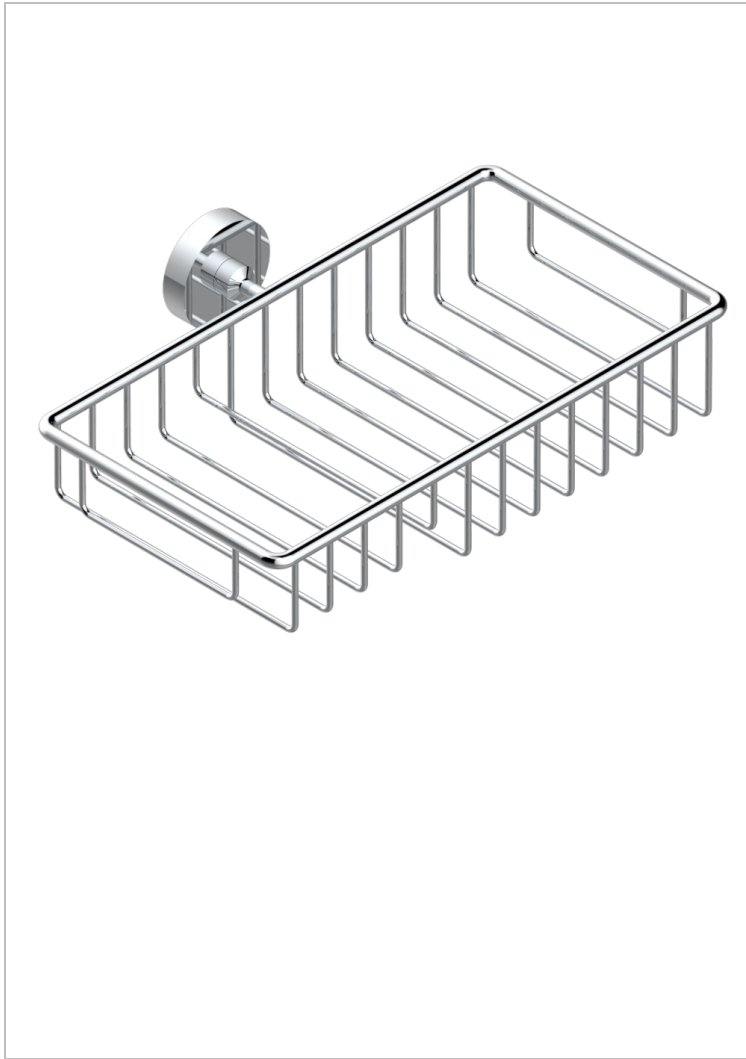

YOKO DELTA HOWLITE

G7W-2620

Combined soap and sponge holder with flange, 240 x 130 mm

16938

17/05/2023

CHARACTERISTIC

- Yoko Delta Howlite
- Combined soap and sponge holder with flange, 240 x 130 mm

AVAILABLE FINITIONS

Antique nickel - H28
Black ceram - D30
Blush PVD - H62
Brass color PVD - H49
Brown bronze color PVD - F33
Gold color PVD - H52

Graphite PVD - H64
Lacquered light bronze - D01
Matt Umber PVD - H67
Matt blush PVD - H60
Matt brass color PVD - H50
Matt brown bronze color PVD - F34