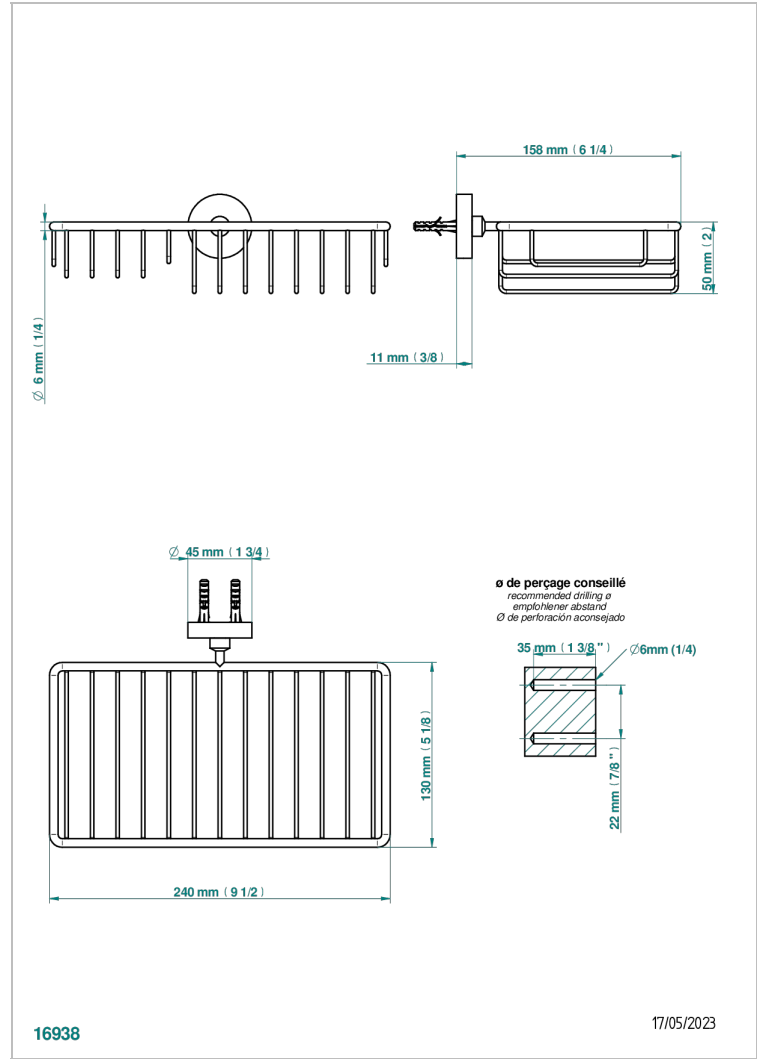

YOKO DELTA HOWLITE

G7W-2620

Combined soap and sponge holder with flange, 240 x 130 mm

16938

17/05/2023

CHARACTERISTIC

- Yoko Delta Howlite
- Combined soap and sponge holder with flange, 240 x 130 mm

AVAILABLE FINITIONS