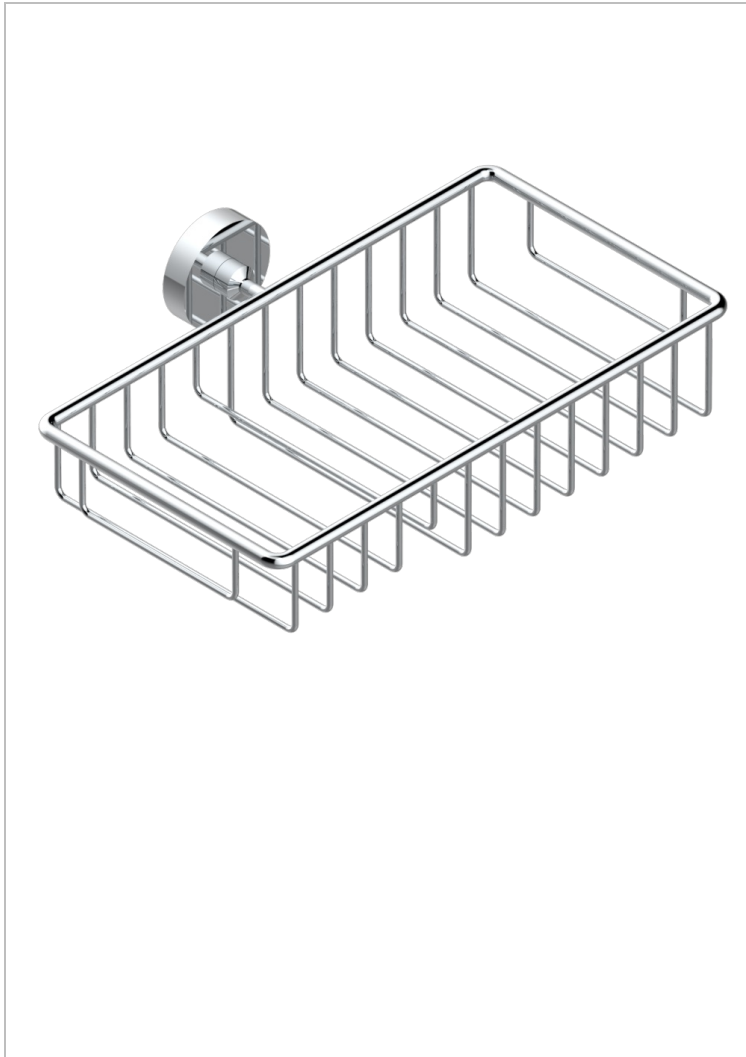

BELUGA WITH LEVER HANDLES

G1U-2620

Soap and sponge holder, wall mounted

THG[®]
PARIS

CHARACTERISTIC

- Beluga with lever handles
- Soap and sponge holder, wall mounted

AVAILABLE FINITIONS

Black ceram - D30
Blush PVD - H62
Brass color PVD - H49
Brown bronze color PVD - F33
Chrome polished - A02
Chrome polished / gold polished - G02

Copper antique matt, coated - H07
Gold color PVD - H52
Gold mat - F07
Gold polished - F01
Graphite PVD - H64
Light coated bronze - D01

Matt Umber PVD - H67
Matt blush PVD - H60
Matt brass color PVD - H50
Matt brown bronze color PVD - F34
Matt chrome (American satin) - C02
Matt gold color PVD - H53