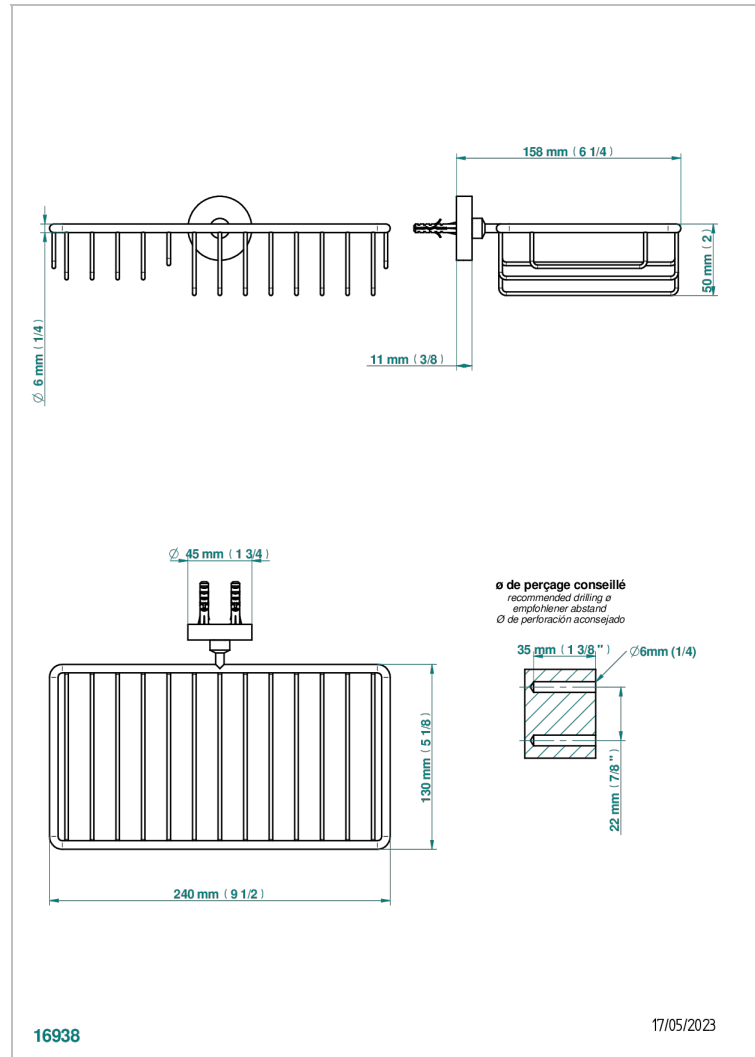

BELUGA WITH LEVER HANDLES

G1U-2620

Soap and sponge holder, wall mounted

THG[®]
PARIS

CHARACTERISTIC

- Beluga with lever handles
- Soap and sponge holder, wall mounted

AVAILABLE FINITIONS

Black ceram - D30
Blush PVD - H62
Brass color PVD - H49
Brown bronze color PVD - F33
Chrome polished - A02
Chrome polished / gold polished - G02