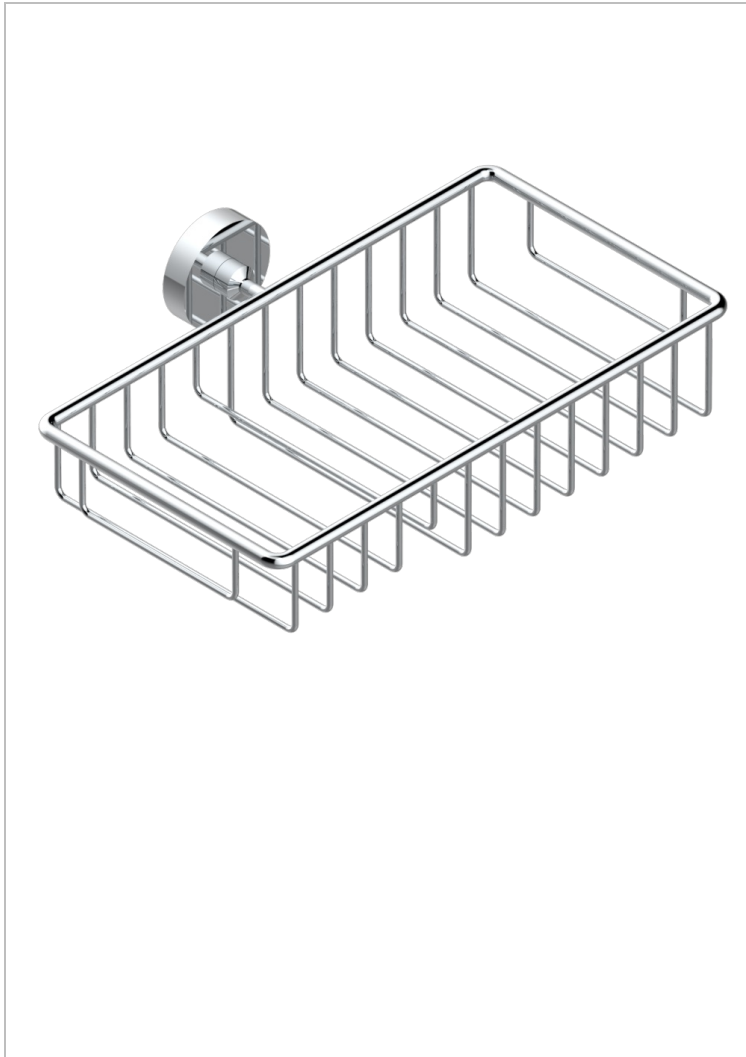

BELUGA WITH LEVER

G1U-2620

Combined soap and sponge holder with flange, 240 x 130 mm

THG[®]
PARIS

16938

17/05/2023

CHARACTERISTIC

- Beluga with lever
- Combined soap and sponge holder with flange, 240 x 130 mm

AVAILABLE FINITIONS

Antique nickel - H28
Black ceram - D30
Blush PVD - H62
Brass color PVD - H49
Brown bronze color PVD - F33
Gold color PVD - H52

Graphite PVD - H64
Lacquered light bronze - D01
Matt Umber PVD - H67
Matt blush PVD - H60
Matt brass color PVD - H50
Matt brown bronze color PVD - F34