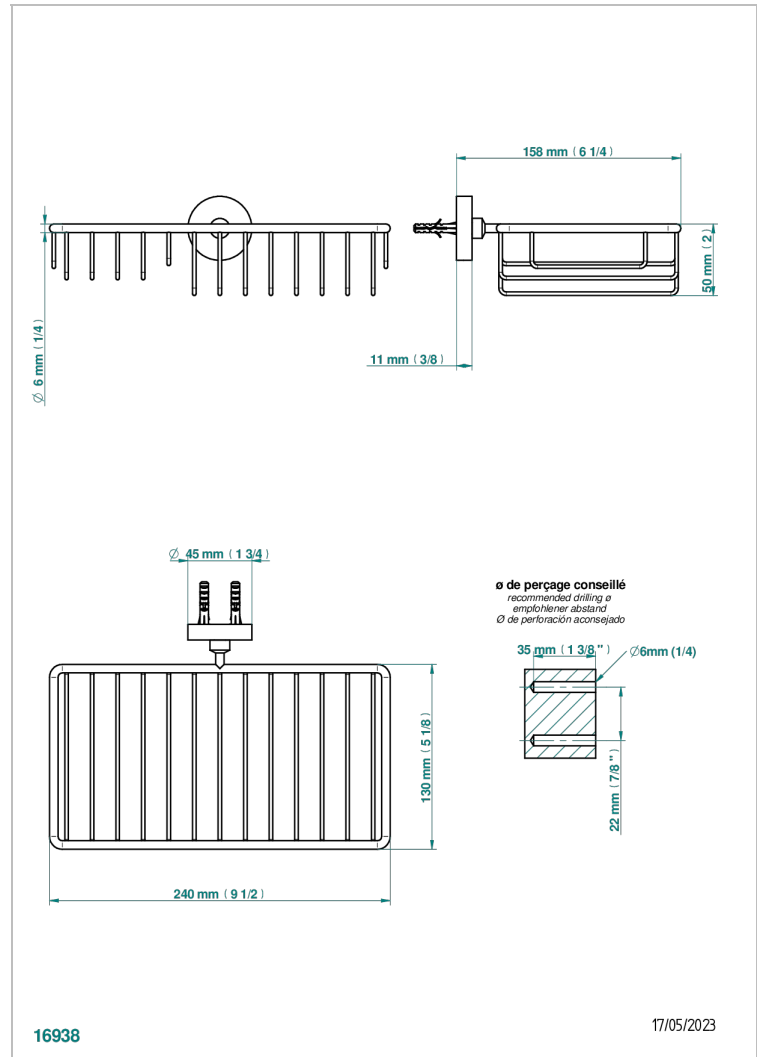

BELUGA WITH LEVER

G1U-2620

Combined soap and sponge holder with flange, 240 x 130 mm

THG[®]
PARIS

16938

17/05/2023

CHARACTERISTIC

- Beluga with lever
- Combined soap and sponge holder with flange, 240 x 130 mm