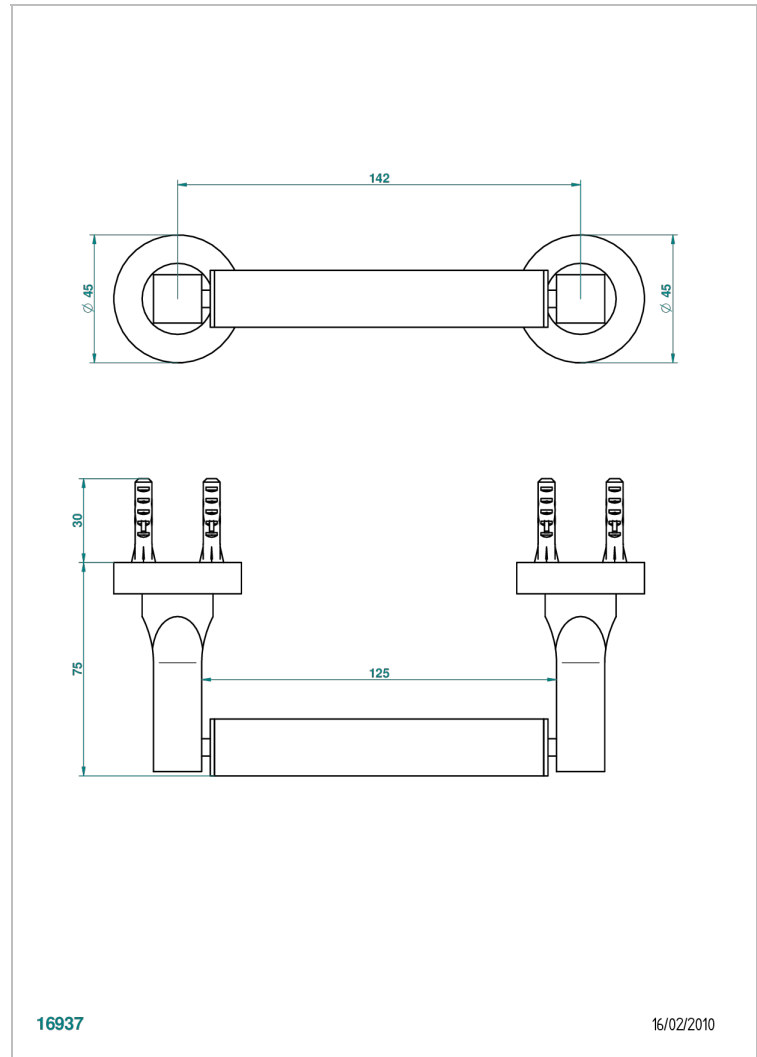

BELUGA WITH LEVER HANDLES

G1U-543M

Paper roll holder

THG[®]
PARIS

CHARACTERISTIC

- Beluga with lever handles
- Paper roll holder

AVAILABLE FINITIONS

Black ceram - D30
Blush PVD - H62
Brass color PVD - H49
Brown bronze color PVD - F33
Chrome polished - A02
Chrome polished / gold polished - G02