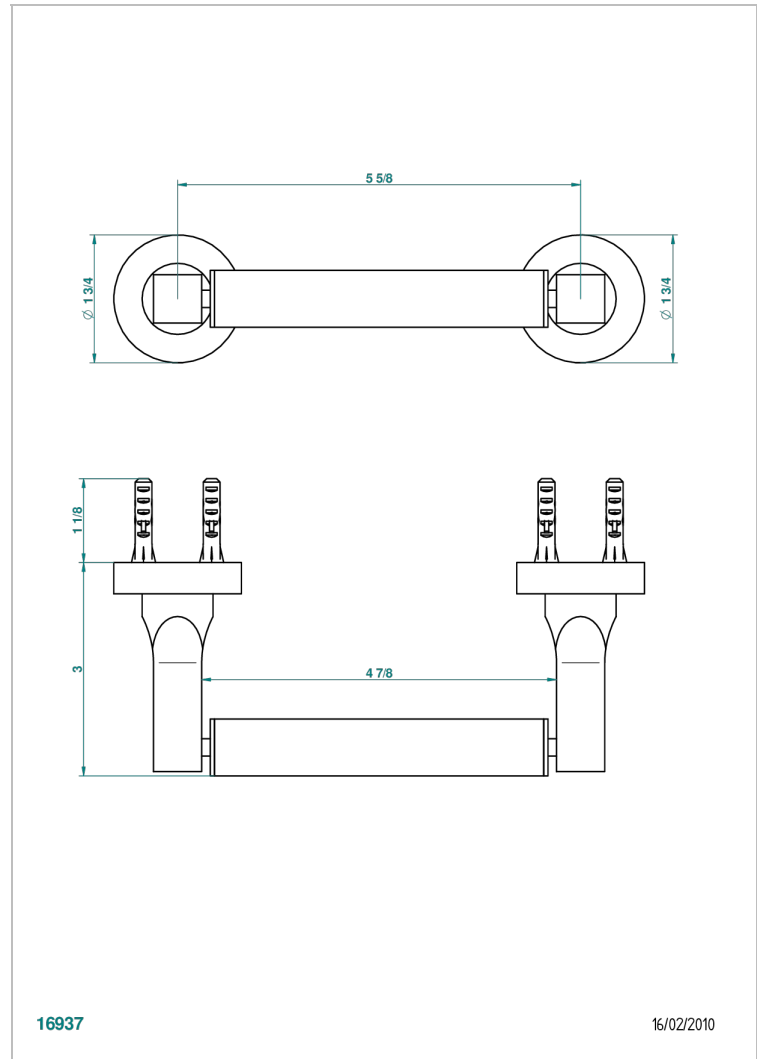

BELUGA WITH LEVER HANDLES

G1U-543M

Paper roll holder

THG[®]
PARIS

16937

16/02/2010

CHARACTERISTIC

- Beluga with lever handles
- Paper roll holder