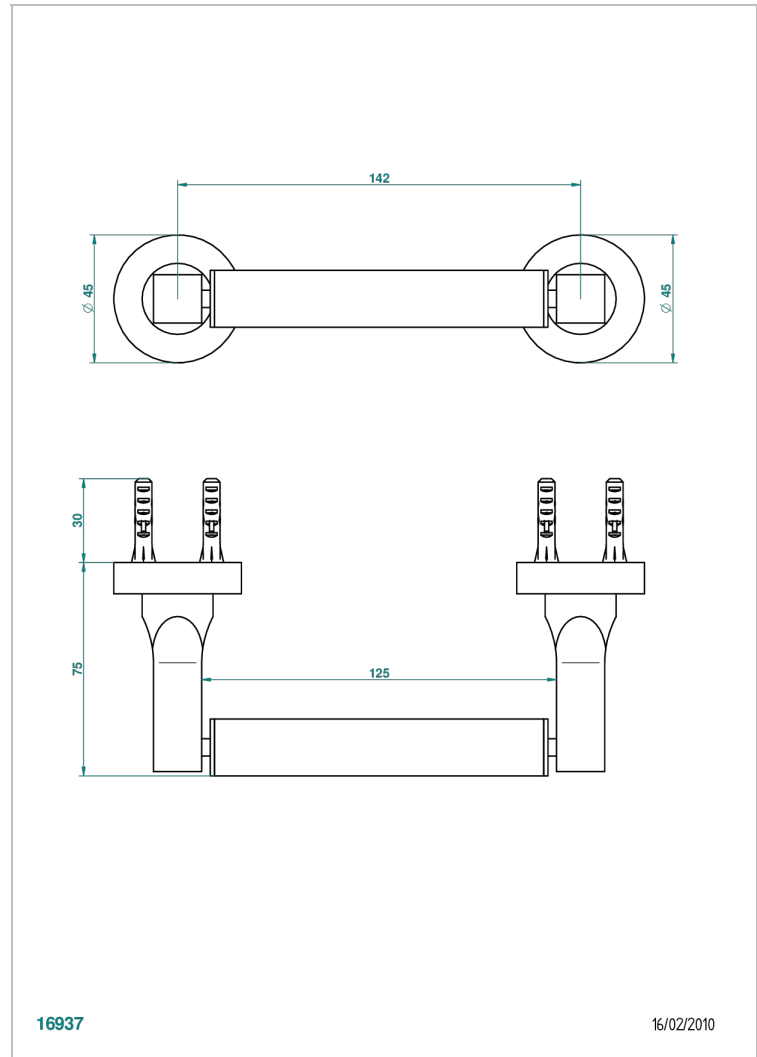

# BELUGA WITH LEVER

G1U-543M

Paper roll holder

## CHARACTERISTIC

- Beluga with lever
- Paper roll holder