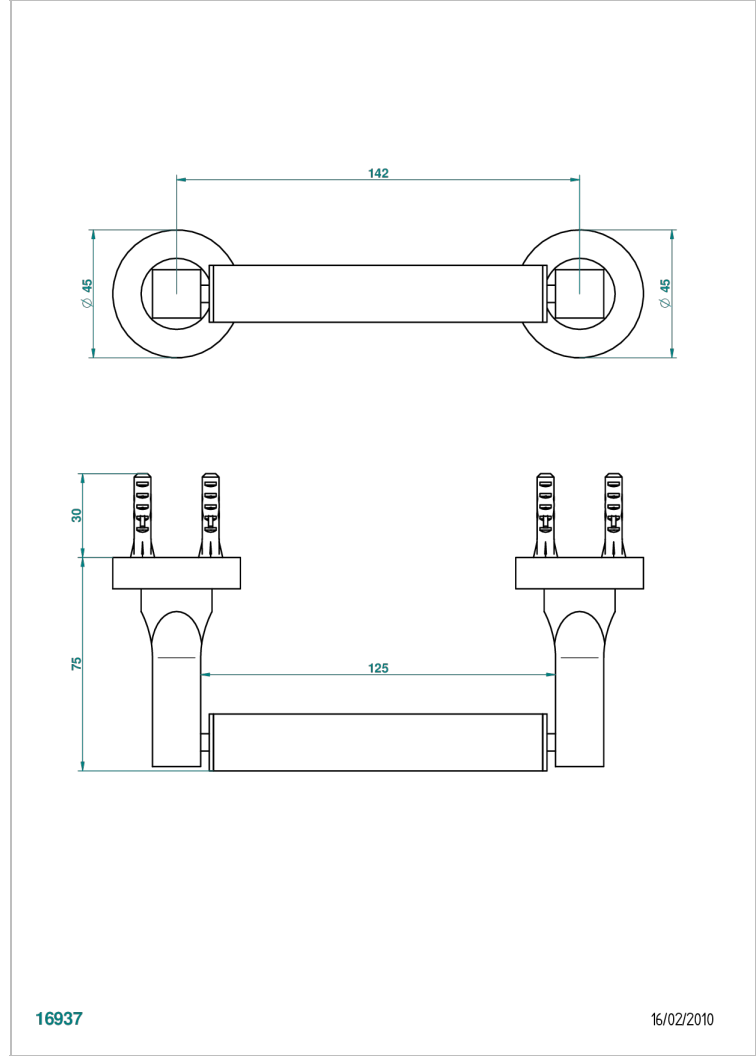

BELUGA WITH LEVER

G1U-543M

金属杆手纸架

THG[®]
PARIS

特色

- Beluga with lever
- 金属杆手纸架

可选饰面

Black ceram - D30
Blush PVD - H62
Graphite PVD - H64
Matt Umber PVD - H67
Matt blush PVD - H60
Matt graphite PVD - H65