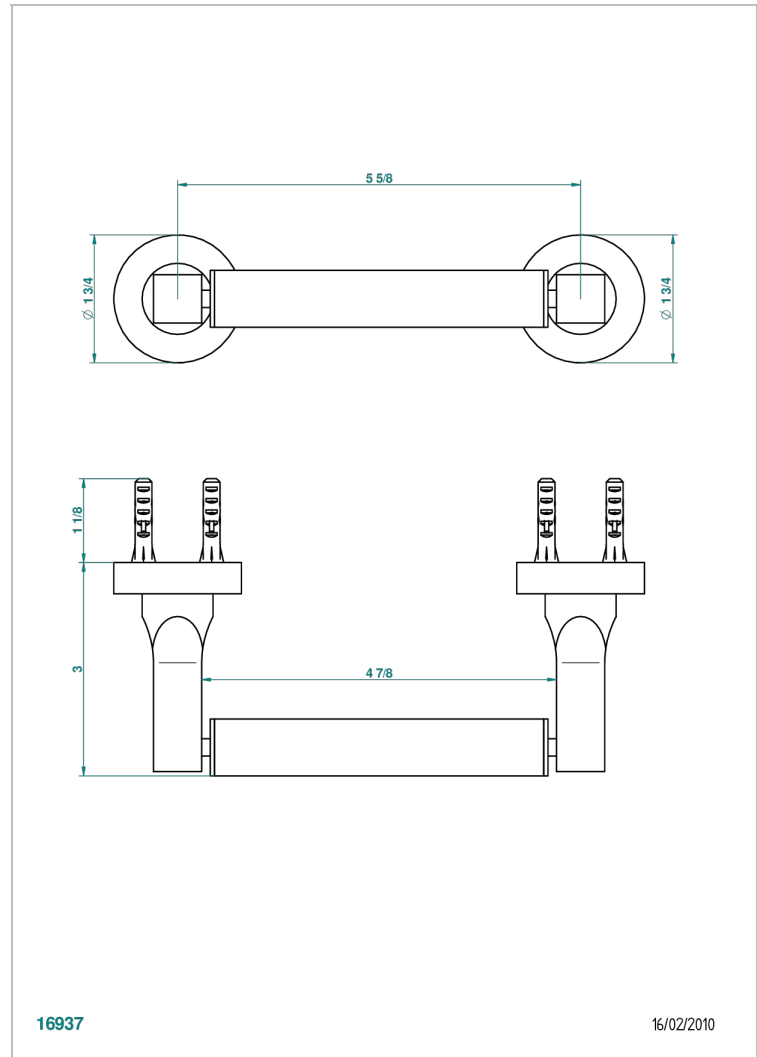

BELUGA WITH LEVER

G1U-543M

Paper roll holder

THG[®]
PARIS

CHARACTERISTIC

- Beluga with lever
- Paper roll holder

AVAILABLE FINITIONS

Antique nickel - H28
Black ceram - D30
Blush PVD - H62
Brass color PVD - H49
Brown bronze color PVD - F33
Gold color PVD - H52