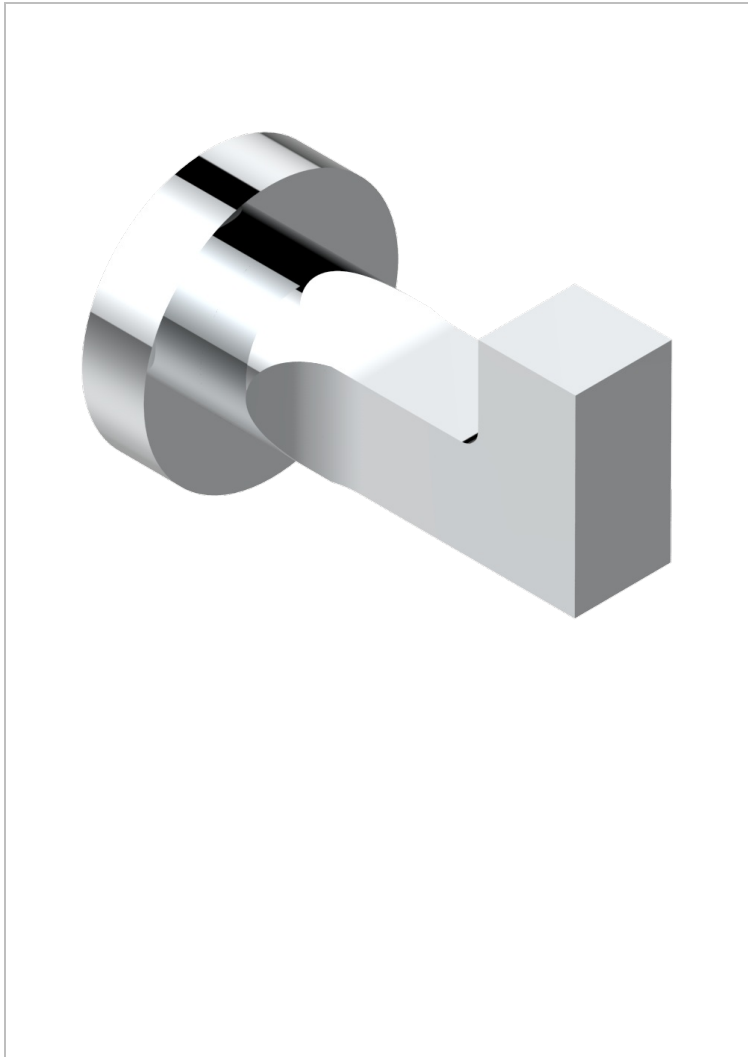

# BELUGA WITH LEVER HANDLES

G1U-517

Robe hook

THG<sup>®</sup>  
PARIS

16925

25/05/2010

## CHARACTERISTIC

- Beluga with lever handles
- Robe hook