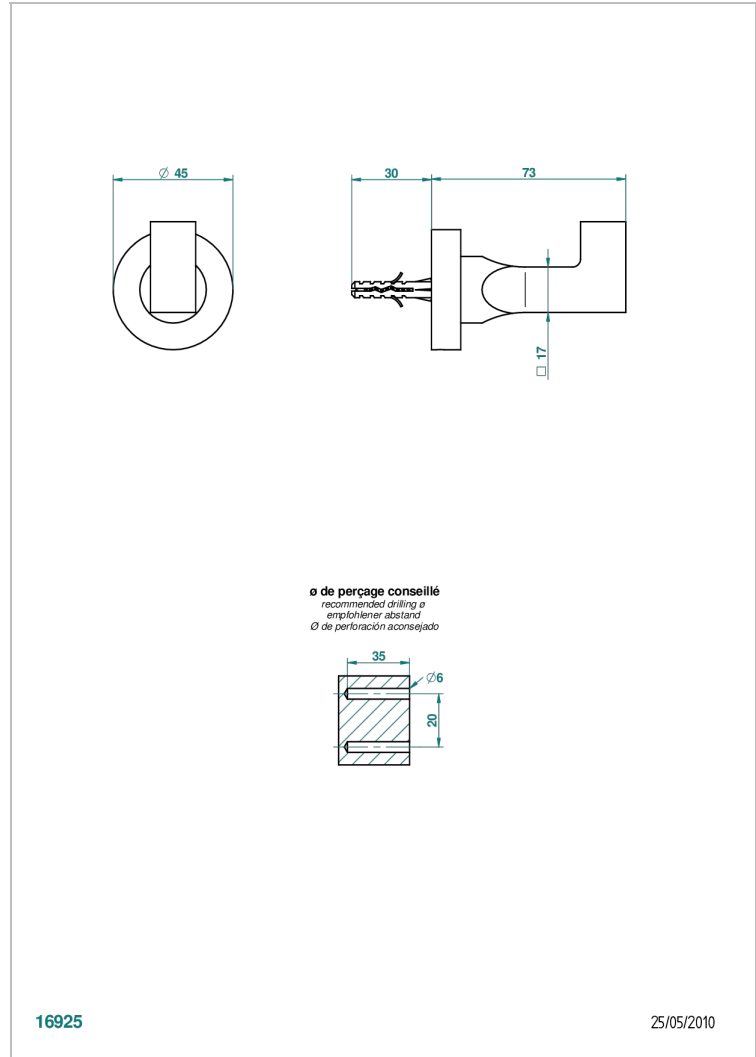

# BELUGA WITH LEVER HANDLES

G1U-517

Robe hook

THG<sup>®</sup>  
PARIS

16925

25/05/2010

## CHARACTERISTIC

- Beluga with lever handles
- Robe hook