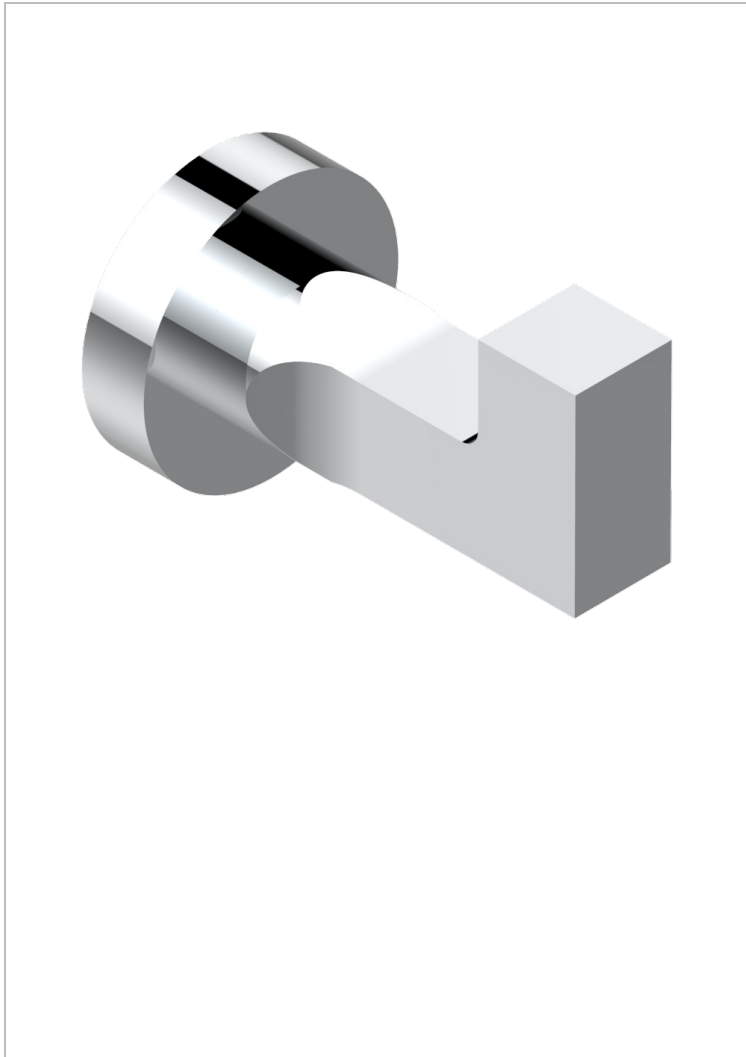

BELUGA WITH LEVER HANDLES

G1U-517

Robe hook

THG[®]
PARIS

16925

25/05/2010

CHARACTERISTIC

- Beluga with lever handles
- Robe hook