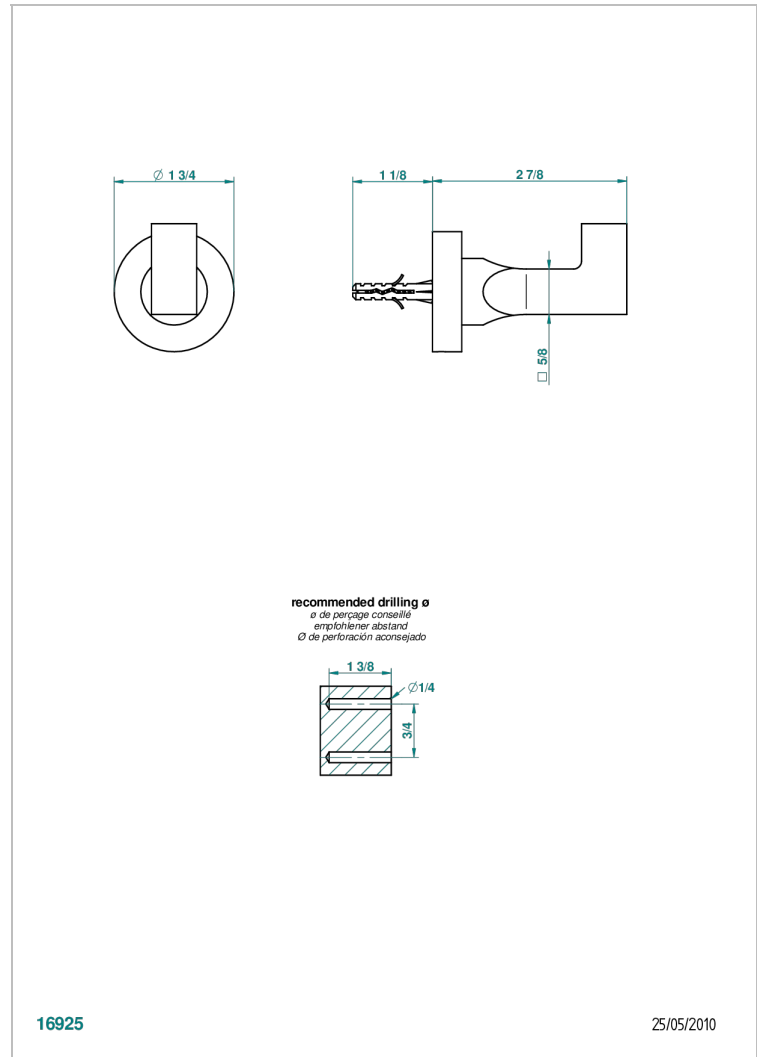

BELUGA WITH LEVER HANDLES

G1U-517

Robe hook

THG[®]
PARIS

16925

25/05/2010

CHARACTERISTIC

- Beluga with lever handles
- Robe hook