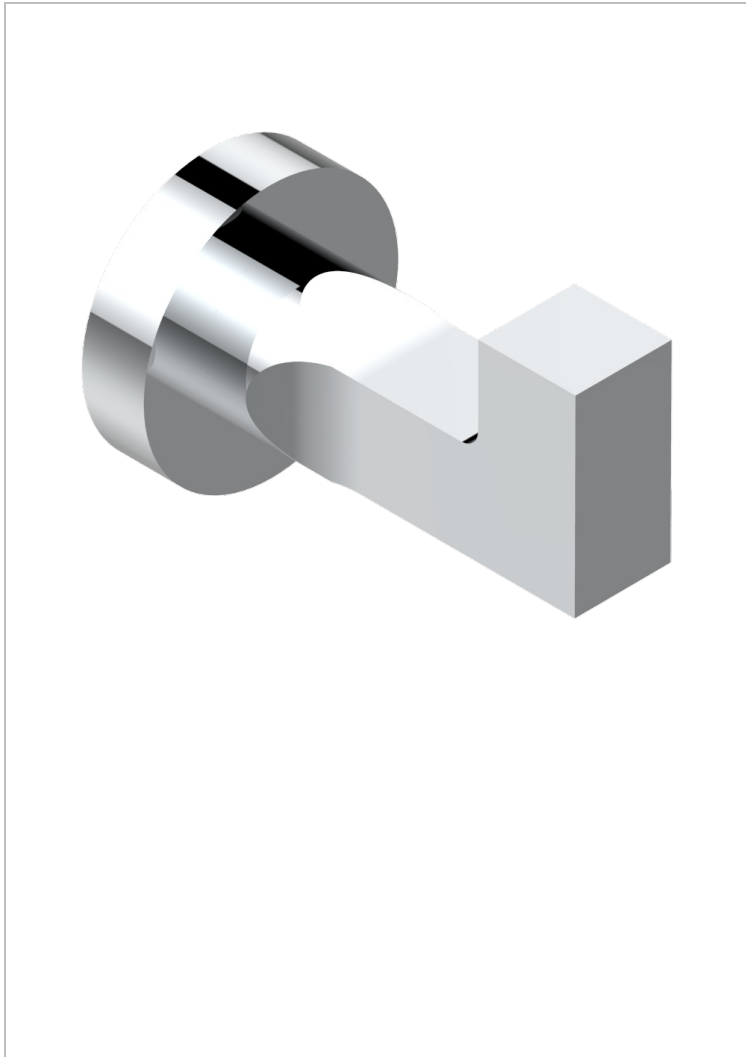

BELUGA WITH LEVER

G1U-517

Single robe hook

THG[®]
PARIS

CHARACTERISTIC

- Beluga with lever
- Single robe hook

AVAILABLE FINITIONS

Antique nickel - H28
Black ceram - D30
Blush PVD - H62
Brass color PVD - H49
Brown bronze color PVD - F33
Gold color PVD - H52

Nickel color PVD - H55
Polished chrome (color finish) - A02
Polished chrome / Polished gold (color finish) - G02
Polished gold (color finish) - F01
Polished nickel - B01
Soft gold - F30

Soft matt gold - F31
Umber PVD - H66
Varnished matt antique red copper (color finish) - H07