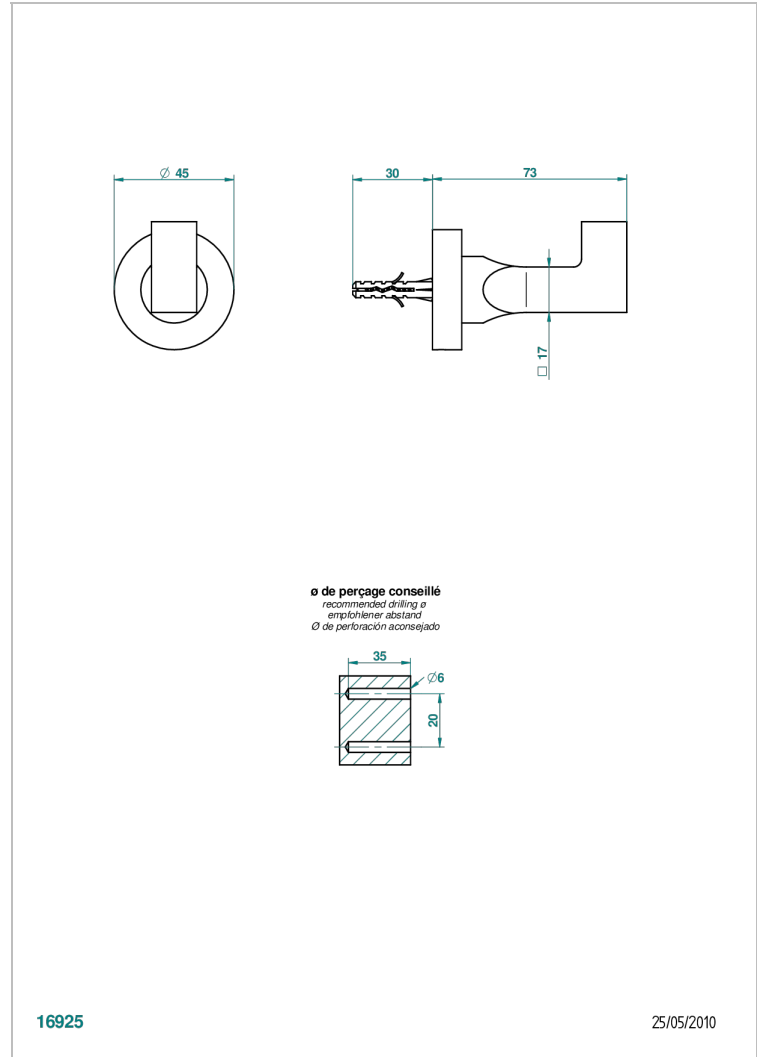

BELUGA WITH LEVER

G1U-517

Single robe hook

THG[®]
PARIS

CHARACTERISTIC

- Beluga with lever
- Single robe hook

AVAILABLE FINITIONS

Antique nickel - H28
Black ceram - D30
Blush PVD - H62
Brass color PVD - H49
Brown bronze color PVD - F33
Gold color PVD - H52