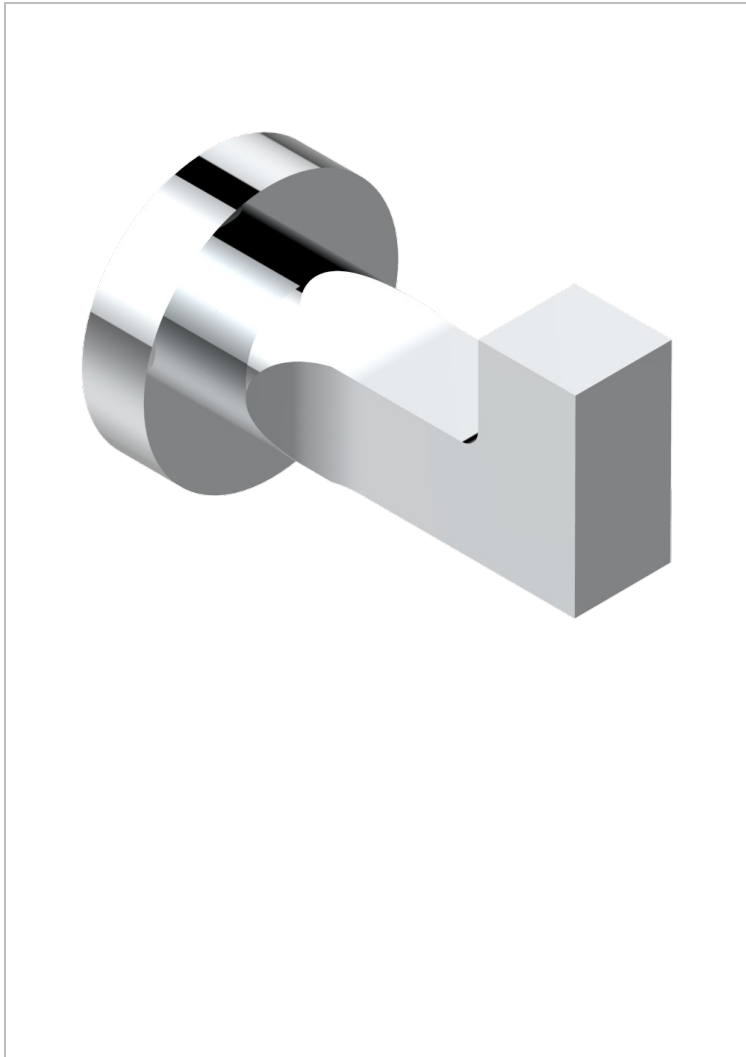

BELUGA WITH LEVER

G1U-517

Single robe hook

THG[®]
PARIS

16925

25/05/2010

CHARACTERISTIC

- Beluga with lever
- Single robe hook

AVAILABLE FINITIONS

Antique nickel - H28
Black ceram - D30
Blush PVD - H62
Brass color PVD - H49
Brown bronze color PVD - F33
Gold color PVD - H52

Graphite PVD - H64
Lacquered light bronze - D01
Matt Umber PVD - H67
Matt blush PVD - H60
Matt brass color PVD - H50
Matt brown bronze color PVD - F34