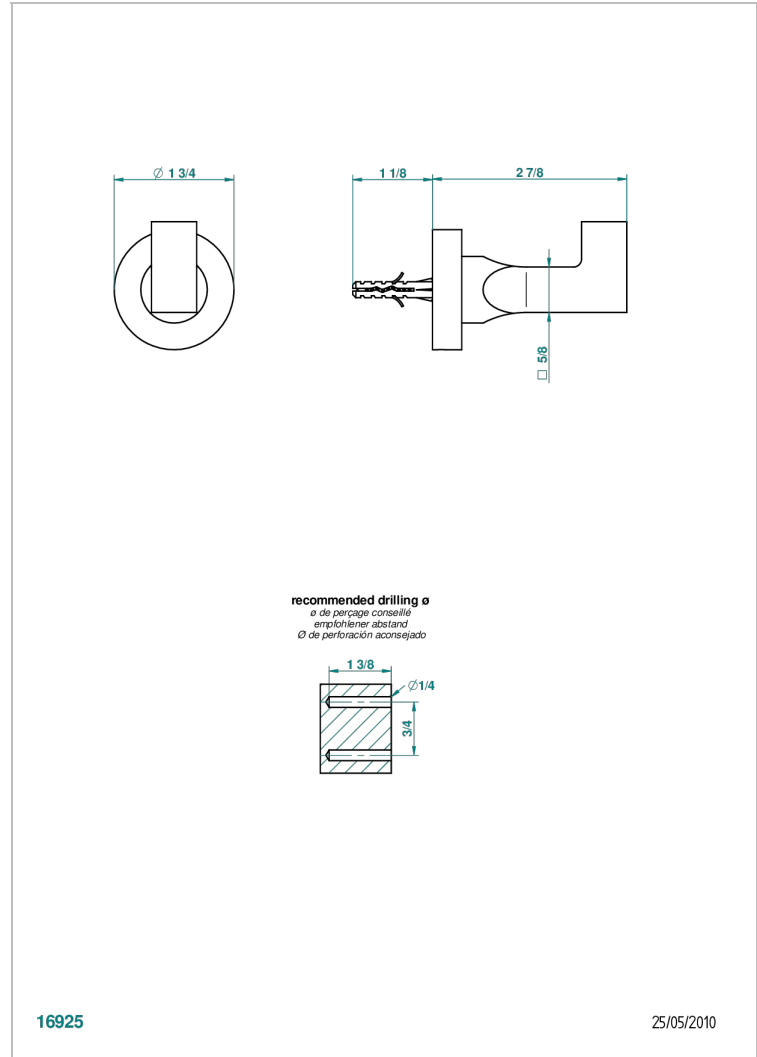

BELUGA WITH LEVER

G1U-517

Single robe hook

THG[®]
PARIS

16925

25/05/2010

CHARACTERISTIC

- Beluga with lever
- Single robe hook