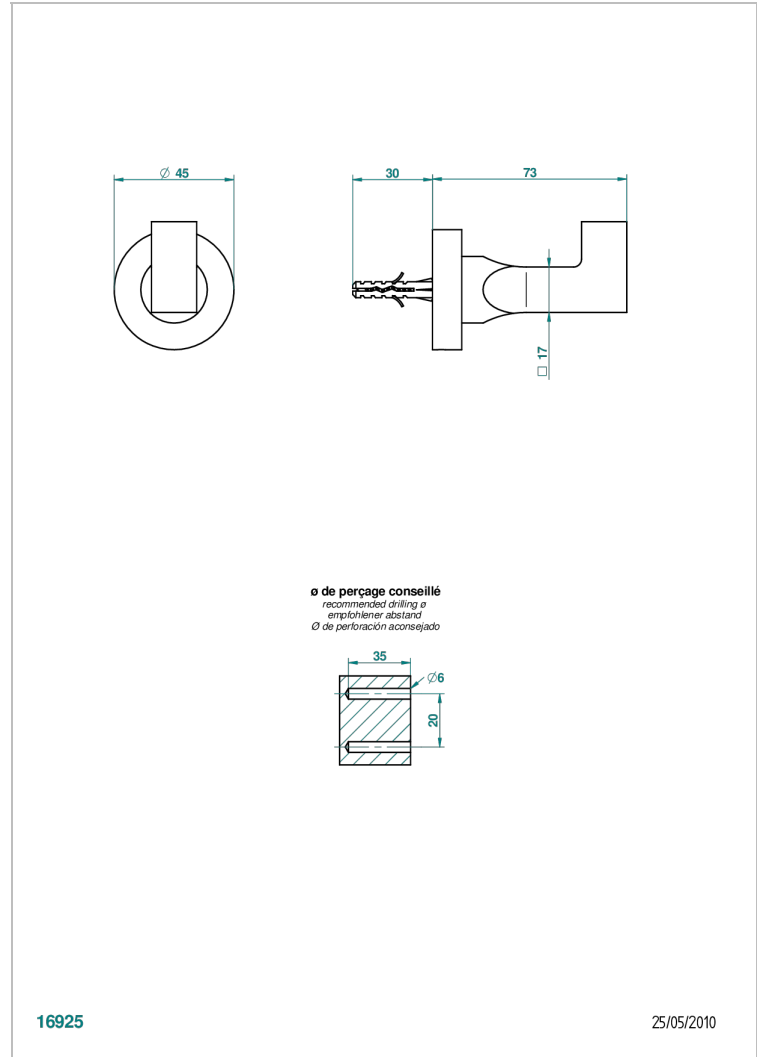

BELUGA WITH LEVER

G1U-517

Single robe hook

THG[®]
PARIS

16925

25/05/2010

CHARACTERISTIC

- Beluga with lever
- Single robe hook