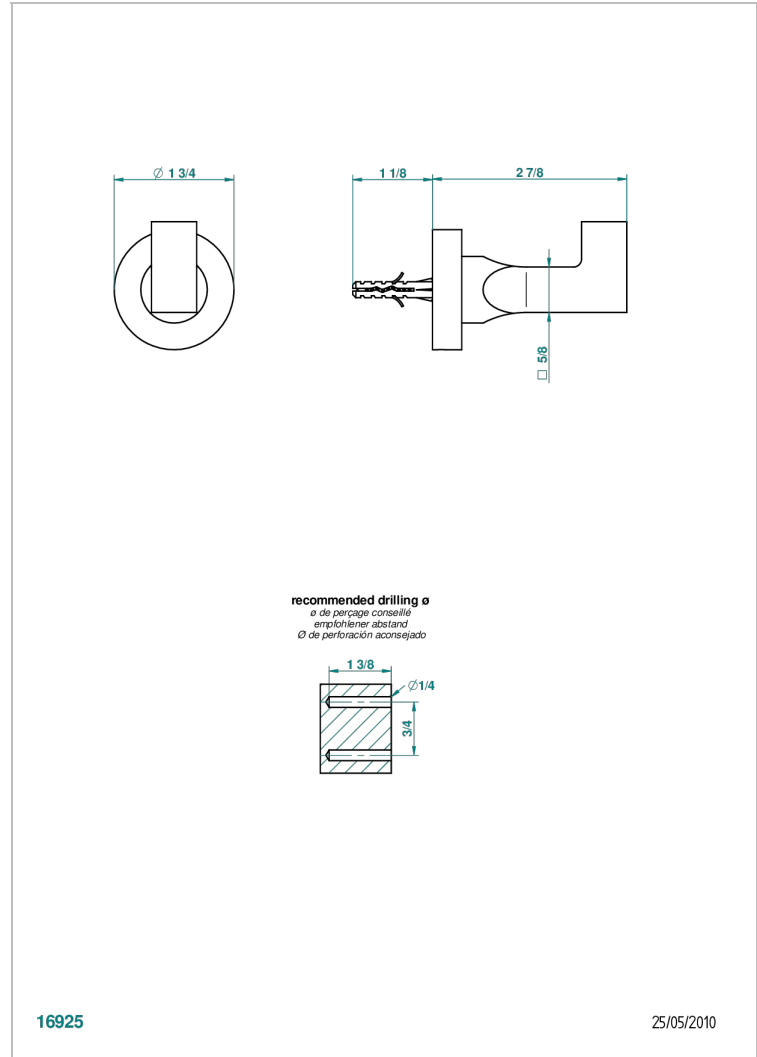

BELUGA WITH LEVER

G1U-517

Single robe hook

16925

25/05/2010

CHARACTERISTIC

- Beluga with lever
- Single robe hook

AVAILABLE FINITIONS