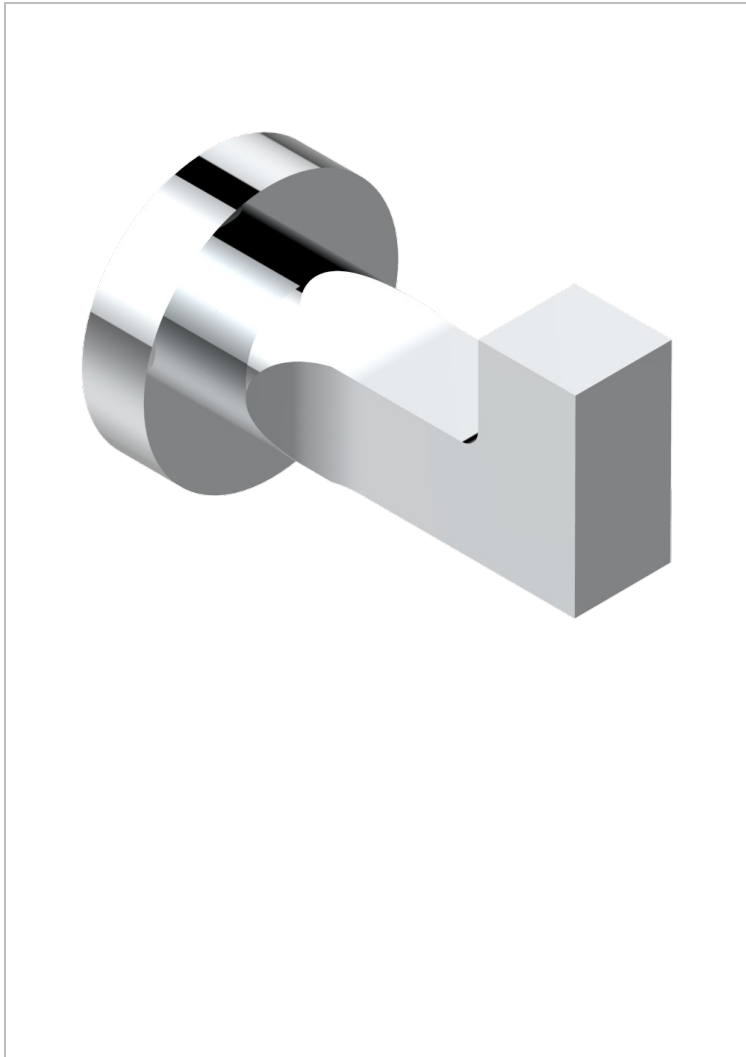

BELUGA WITH LEVER

G1U-517

Single robe hook

THG®
PARIS

16925

25/05/2010

CHARACTERISTIC

- Beluga with lever
- Single robe hook

AVAILABLE FINITIONS

Antique nickel - H28
Black ceram - D30
Blush PVD - H62
Brass color PVD - H49
Brown bronze color PVD - F33
Gold color PVD - H52

Graphite PVD - H64
Lacquered light bronze - D01
Matt Umber PVD - H67
Matt blush PVD - H60
Matt brass color PVD - H50
Matt brown bronze color PVD - F34

Matt chrome - C02
Matt gold - F07
Matt gold color PVD - H53
Matt graphite PVD - H65
Matt nickel (color finish) - C01
Matt nickel color PVD - H56

Nickel color PVD - H55
Polished chrome (color finish) - A02
Polished chrome / Polished gold (color finish) - G02
Polished gold (color finish) - F01
Polished nickel - B01
Soft gold - F30

Soft matt gold - F31
Umber PVD - H66
Varnished matt antique red copper (color finish) - H07