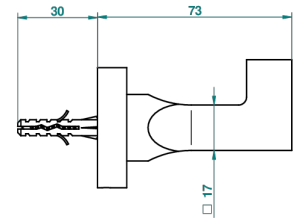

BELUGA WITH LEVER

G1U-517

Single robe hook

THG®
PARIS

16925

25/05/2010

CHARACTERISTIC

- Beluga with lever
- Single robe hook

AVAILABLE FINITIONS

Antique nickel - H28
Black ceram - D30
Blush PVD - H62
Brass color PVD - H49
Brown bronze color PVD - F33
Gold color PVD - H52

Graphite PVD - H64
Lacquered light bronze - D01
Matt Umber PVD - H67
Matt blush PVD - H60
Matt brass color PVD - H50
Matt brown bronze color PVD - F34

Matt chrome - C02
Matt gold - F07
Matt gold color PVD - H53
Matt graphite PVD - H65
Matt nickel (color finish) - C01
Matt nickel color PVD - H56

Nickel color PVD - H55
Polished chrome (color finish) - A02
Polished chrome / Polished gold (color finish) - G02
Polished gold (color finish) - F01
Polished nickel - B01
Soft gold - F30

Soft matt gold - F31
Umber PVD - H66
Varnished matt antique red copper (color finish) - H07