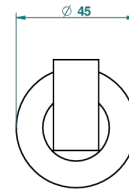

BELUGA WITH LEVER

G1U-517

Single robe hook

THG®
PARIS

16925

25/05/2010

CHARACTERISTIC

- Beluga with lever
- Single robe hook

AVAILABLE FINITIONS

Antique nickel - H28
Black ceram - D30
Blush PVD - H62
Brass color PVD - H49
Brown bronze color PVD - F33
Gold color PVD - H52

Graphite PVD - H64
Lacquered light bronze - D01
Matt Umber PVD - H67
Matt blush PVD - H60
Matt brass color PVD - H50
Matt brown bronze color PVD - F34

Matt chrome - C02
Matt gold - F07
Matt gold color PVD - H53
Matt graphite PVD - H65
Matt nickel (color finish) - C01
Matt nickel color PVD - H56

Nickel color PVD - H55
Polished chrome (color finish) - A02
Polished chrome / Polished gold (color finish) - G02
Polished gold (color finish) - F01
Polished nickel - B01
Soft gold - F30

Soft matt gold - F31
Umber PVD - H66
Varnished matt antique red copper (color finish) - H07