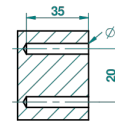

BELUGA WITH LEVER

G1U-517

Single robe hook

THG®
PARIS

16925

25/05/2010

CHARACTERISTIC

- Beluga with lever
- Single robe hook

AVAILABLE FINITIONS

Antique nickel - H28
Black ceram - D30
Blush PVD - H62
Brass color PVD - H49
Brown bronze color PVD - F33
Gold color PVD - H52

Graphite PVD - H64
Lacquered light bronze - D01
Matt Umber PVD - H67
Matt blush PVD - H60
Matt brass color PVD - H50
Matt brown bronze color PVD - F34

Matt chrome - C02
Matt gold - F07
Matt gold color PVD - H53
Matt graphite PVD - H65
Matt nickel (color finish) - C01
Matt nickel color PVD - H56

Nickel color PVD - H55
Polished chrome (color finish) - A02
Polished chrome / Polished gold (color finish) - G02
Polished gold (color finish) - F01
Polished nickel - B01
Soft gold - F30

Soft matt gold - F31
Umber PVD - H66
Varnished matt antique red copper (color finish) - H07