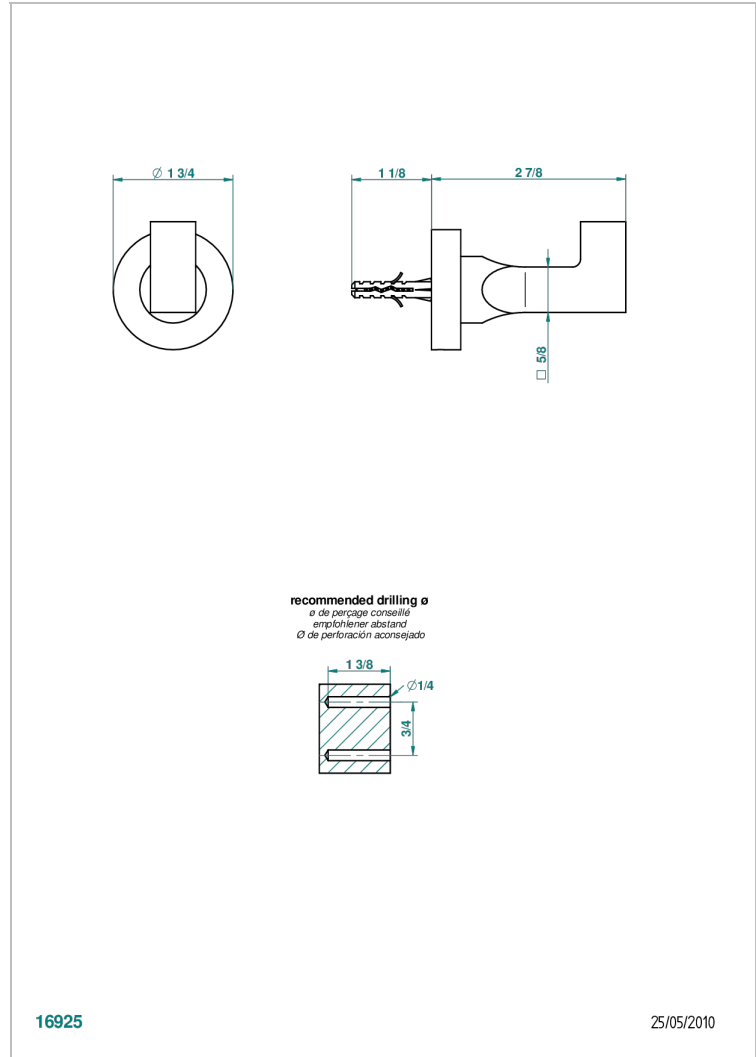

# BELUGA WITH LEVER

G1U-517

Single robe hook

16925

25/05/2010

## CHARACTERISTIC

- Beluga with lever
- Single robe hook