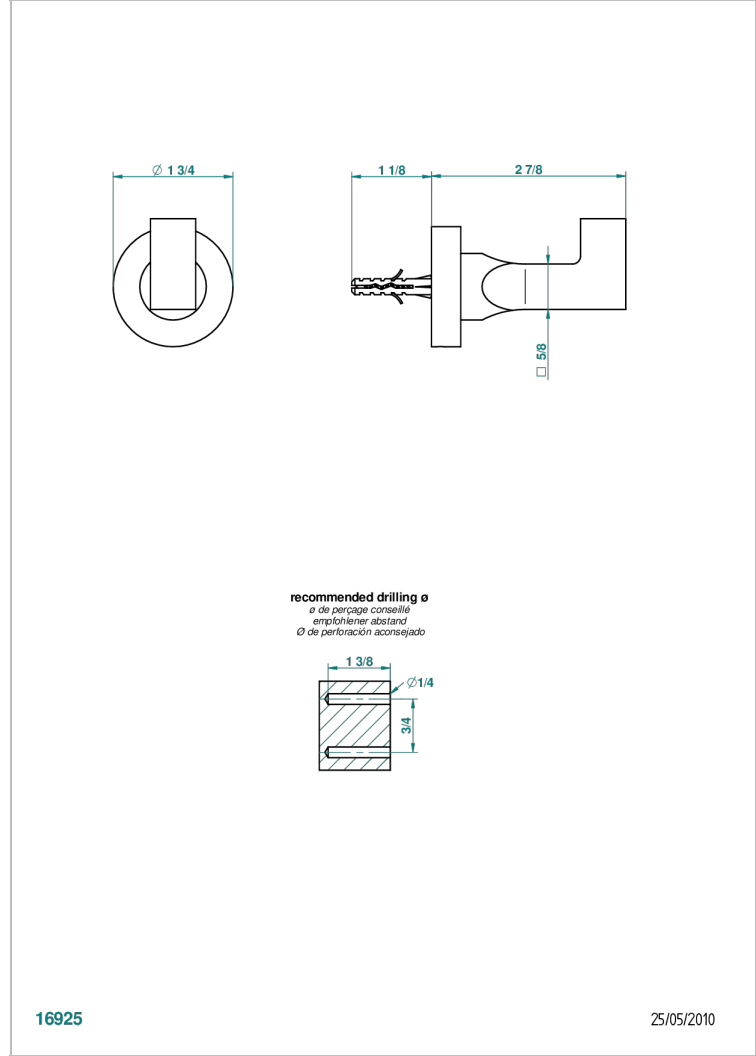

BELUGA WITH LEVER

G1U-517

浴衣钩

THG[®]
PARIS

16925

25/05/2010

特色

- Beluga with lever
- 浴衣钩