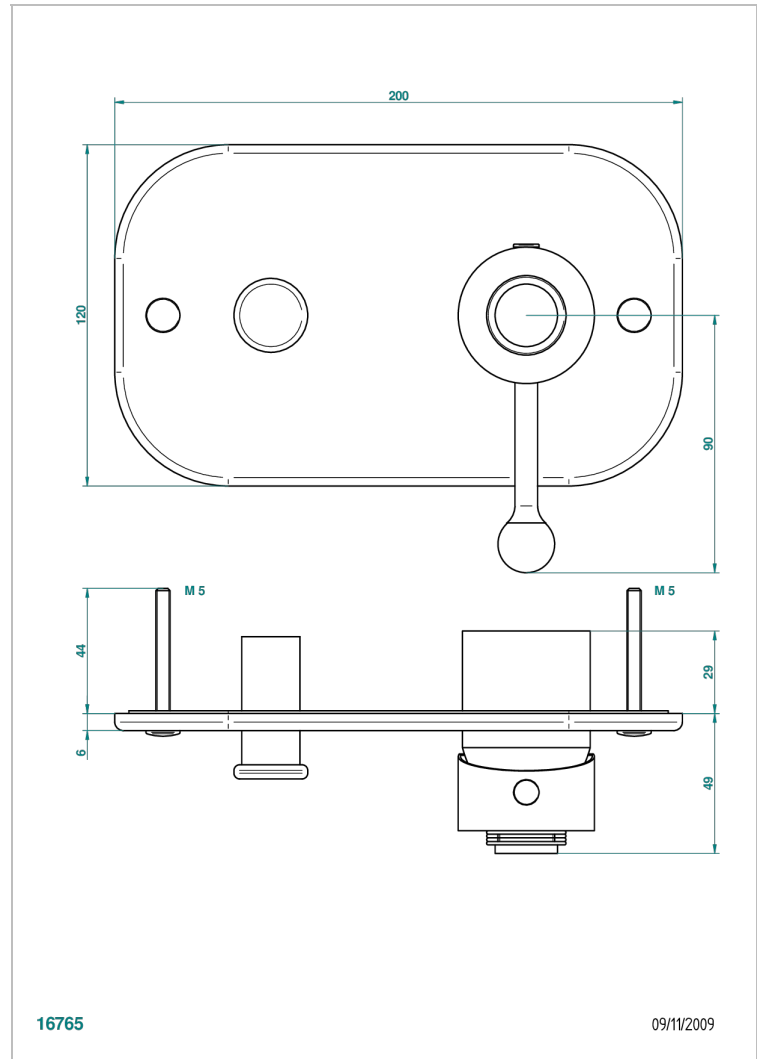

DIPLOMATE ROYALE

U4D-6550B

Trim only for wall shower mixer with diverter

CHARACTERISTIC

- Diplome Royale
- Trim only for wall shower mixer with diverter

AVAILABLE FINITIONS

Black ceram - D30
Blush PVD - H62
Brass color PVD - H49
Brown bronze color PVD - F33
Chrome polished - A02
Chrome polished / gold polished - G02